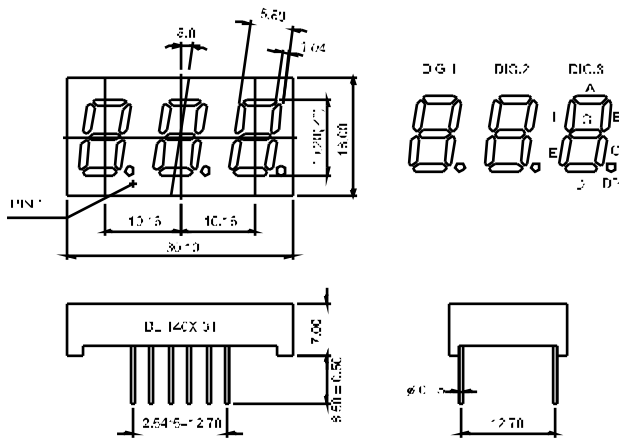

BL-T36X-31 Series

BL-T36A-31

BL-T36B-31

All dimensions are in millimeters (inches)
Tolerance is $\pm 0.25(0.01)$ unless otherwise noted.
Specifications are subject to change without notice.

LED Component

THREE DIGIT DISPLAY

BL-T40X-31 Series

BL-T40A-31

BL-T40B-31

BL-T40X-31 Series

BL-T40C-31

BL-T40D-31

BL-T52X-31 Series

BL-T52A-31

BL-T52B-31

All dimensions are in millimeters (inches)
Tolerance is $\pm 0.25(0.01)$ unless otherwise noted.
Specifications are subject to change without notice.

LED Component

THREE DIGIT DISPLAY

BL-T56X-31 Series