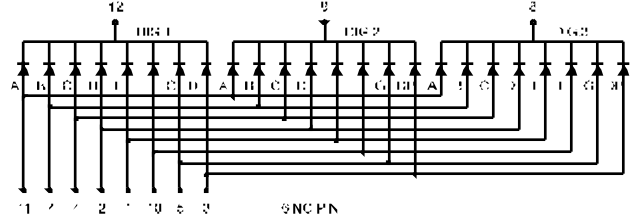

LED Component

THREE DIGIT DISPLAY

BL-T28X-31 Series

BL-T28A-31

BL-T28B-31

BL-T30X-31 Series

BL-T30A-31

BL-T30B-31

BL-T36X-31 Series

BL-T36A-31

BL-T36B-31

All dimensions are in millimeters (inches)
Tolerance is $\pm 0.25(0.01)$ unless otherwise noted.
Specifications are subject to change without notice.

LED Component

THREE DIGIT DISPLAY

BL-T52B-31

All dimensions are in millimeters (inches)
Tolerance is $\pm 0.25(0.01)$ unless otherwise noted.
Specifications are subject to change without notice.

LED Component

THREE DIGIT DISPLAY

BL-T56X-31 Series