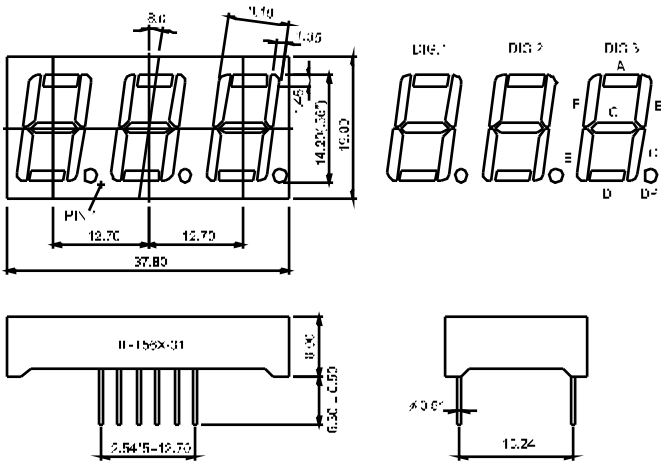

BL-T52B-31

All dimensions are in millimeters (inches)
Tolerance is $\pm 0.25(0.01)$ unless otherwise noted.
Specifications are subject to change without notice.

LED Component

THREE DIGIT DISPLAY

BL-T56X-31 Series

BL-T56A-31

BL-T56B-31

BL-T56C-31

BL-T56D-31

BL-T56E-31

BL-T56F-31

BL-T56G-31

BL-T56H-31