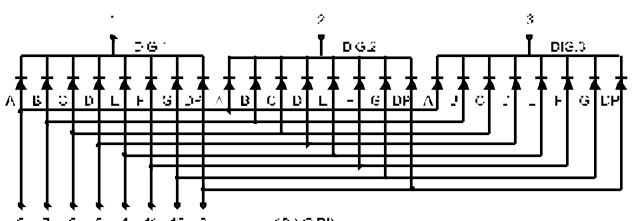

LED Component

THREE DIGIT DISPLAY

BL-T28X-31 Series

BL-T28A-31

BL-T28B-31

BL-T30X-31 Series

BL-T30A-31

BL-T30B-31

BL-T36X-31 Series

BL-T36A-31

BL-T36B-31

All dimensions are in millimeters (inches)
Tolerance is $\pm 0.25(0.01)$ unless otherwise noted.
Specifications are subject to change without notice.

LED Component

THREE DIGIT DISPLAY

BL-T52B-31

All dimensions are in millimeters (inches)
Tolerance is $\pm 0.25(0.01)$ unless otherwise noted.
Specifications are subject to change without notice.

LED Component

THREE DIGIT DISPLAY

BL-T56X-31 Series