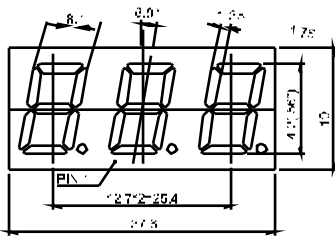

LED Component

THREE DIGIT DISPLAY

BL-T56X-32 Series