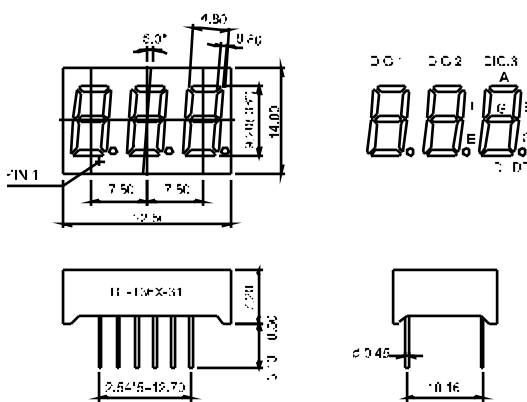

LED Component

THREE DIGIT DISPLAY

BL-T28X-31 Series

BL-T28A-31

BL-T28B-31

BL-T30X-31 Series

BL-T30A-31

BL-T30B-31

BL-T36X-31 Series

BL-T36A-31

BL-T36B-31

All dimensions are in millimeters (inches)
Tolerance is $\pm 0.25(0.01)$ unless otherwise noted.
Specifications are subject to change without notice.

LED Component

THREE DIGIT DISPLAY

BL-T52B-31

All dimensions are in millimeters (inches)
Tolerance is $\pm 0.25(0.01)$ unless otherwise noted.
Specifications are subject to change without notice.

LED Component

THREE DIGIT DISPLAY

BL-T56X-31 Series