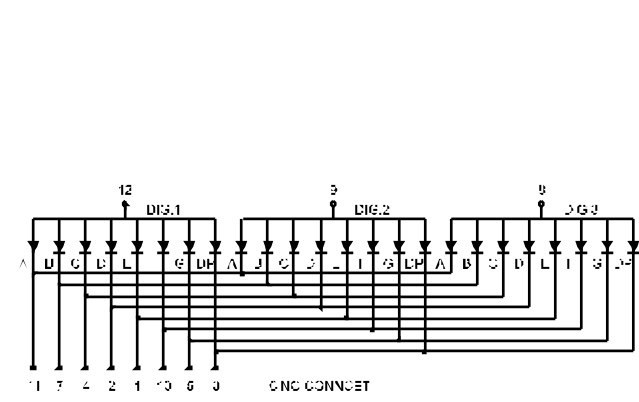

BL-T52B-31

All dimensions are in millimeters (inches)
Tolerance is $\pm 0.25(0.01)$ unless otherwise noted.
Specifications are subject to change without notice.

LED Component

THREE DIGIT DISPLAY

BL-T56X-31 Series

BL-T56A-31

BL-T56B-31

BL-T56C-31

BL-T56D-31

BL-T56E-31

BL-T56F-31

BL-T56G-31

BL-T56H-31

LED Component

THREE DIGIT DISPLAY

BL-T56X-32 Series

BL-T56A-32

BL-T56B-32

BL-T80X-31 Series

BL-T80A-31

BL-T80B-31