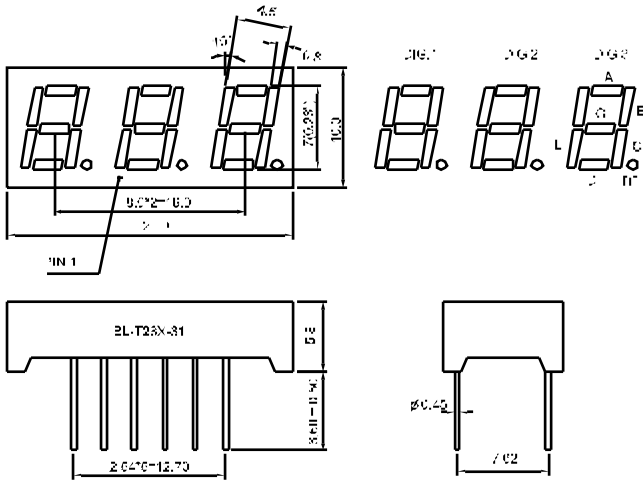

LED Component

THREE DIGIT DISPLAY

BL-T28X-31 Series

BL-T28A-31

BL-T28B-31

BL-T30X-31 Series

BL-T30A-31

BL-T30B-31

BL-T36X-31 Series

BL-T36A-31

BL-T36B-31

All dimensions are in millimeters (inches)
Tolerance is $\pm 0.25(0.01)$ unless otherwise noted.
Specifications are subject to change without notice.

LED Component

THREE DIGIT DISPLAY

BL-T52B-31

All dimensions are in millimeters (inches)
Tolerance is $\pm 0.25(0.01)$ unless otherwise noted.
Specifications are subject to change without notice.

LED Component

THREE DIGIT DISPLAY

BL-T56X-31 Series