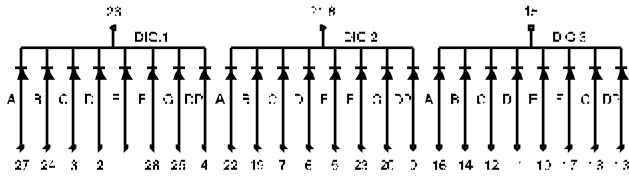

BL-T40X-31 Series

BL-T40A-31

BL-T40B-31

BL-T40X-31 Series

BL-T40C-31

BL-T40D-31

BL-T52X-31 Series

BL-T52A-31

BL-T52B-31

All dimensions are in millimeters (inches)
Tolerance is $\pm 0.25(0.01)$ unless otherwise noted.
Specifications are subject to change without notice.

LED Component

THREE DIGIT DISPLAY

BL-T56X-31 Series

BL-T56A-31

BL-T56B-31

BL-T56C-31

BL-T56D-31

BL-T56E-31

BL-T56F-31

BL-T56G-31

BL-T56H-31