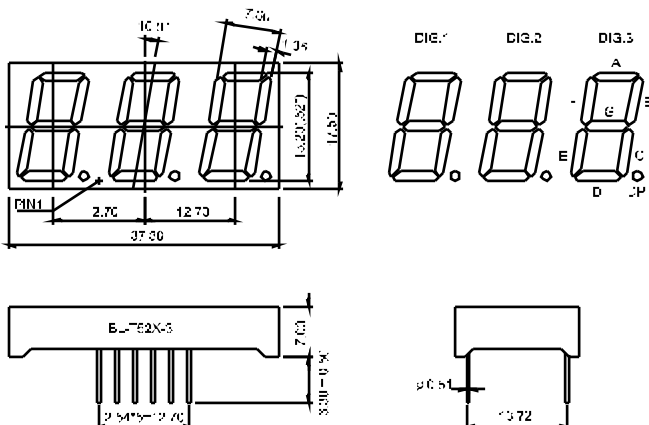

BL-T36X-31 Series

BL-T36A-31

BL-T36B-31

All dimensions are in millimeters (inches)
Tolerance is $\pm 0.25(0.01)$ unless otherwise noted.
Specifications are subject to change without notice.

LED Component

THREE DIGIT DISPLAY

BL-T40X-31 Series

BL-T40A-31

BL-T40B-31

BL-T40X-31 Series

BL-T40C-31

BL-T40D-31

BL-T52X-31 Series

BL-T52A-31

BL-T52B-31

All dimensions are in millimeters (inches)
Tolerance is $\pm 0.25(0.01)$ unless otherwise noted.
Specifications are subject to change without notice.

LED Component

THREE DIGIT DISPLAY

BL-T56X-31 Series