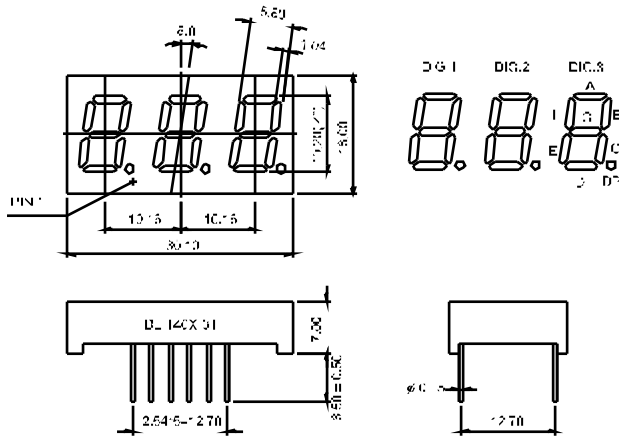

LED Component

THREE DIGIT DISPLAY

BL-T28X-31 Series

BL-T28A-31

BL-T28B-31

BL-T30X-31 Series

BL-T30A-31

BL-T30B-31

BL-T36X-31 Series

BL-T36A-31

BL-T36B-31

All dimensions are in millimeters (inches)
Tolerance is $\pm 0.25(0.01)$ unless otherwise noted.
Specifications are subject to change without notice.

LED Component

THREE DIGIT DISPLAY

BL-T40X-31 Series

BL-T40A-31

BL-T40B-31

BL-T40X-31 Series

BL-T40C-31

BL-T40D-31

BL-T52X-31 Series

BL-T52A-31

BL-T52B-31

All dimensions are in millimeters (inches)
Tolerance is $\pm 0.25(0.01)$ unless otherwise noted.
Specifications are subject to change without notice.

LED Component

THREE DIGIT DISPLAY

BL-T56X-31 Series