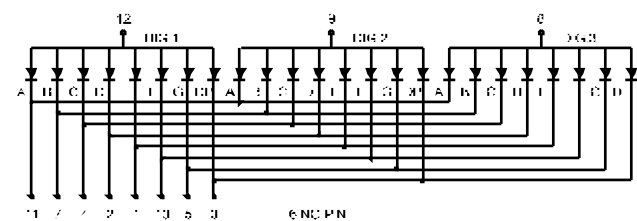

LED Component

THREE DIGIT DISPLAY

BL-T28X-31 Series

BL-T28A-31

BL-T28B-31

BL-T30X-31 Series

BL-T30A-31

BL-T30B-31

BL-T36X-31 Series

BL-T36A-31

BL-T36B-31

All dimensions are in millimeters (inches)
Tolerance is $\pm 0.25(0.01)$ unless otherwise noted.
Specifications are subject to change without notice.

LED Component

THREE DIGIT DISPLAY

BL-T52B-31

All dimensions are in millimeters (inches)
Tolerance is $\pm 0.25(0.01)$ unless otherwise noted.
Specifications are subject to change without notice.

LED Component

THREE DIGIT DISPLAY

BL-T56X-31 Series