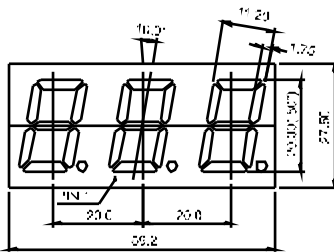

BL-T80X-31 Series