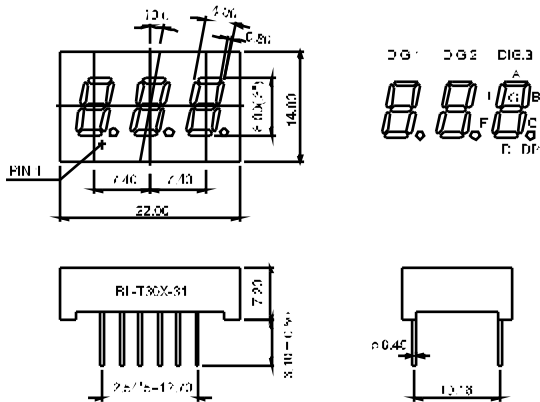

LED Component

THREE DIGIT DISPLAY

BL-T28X-31 Series

BL-T28A-31

BL-T28B-31

BL-T30X-31 Series

BL-T30A-31

BL-T30B-31

BL-T36X-31 Series

BL-T36A-31

BL-T36B-31

All dimensions are in millimeters (inches)
Tolerance is $\pm 0.25(0.01)$ unless otherwise noted.
Specifications are subject to change without notice.

LED Component

THREE DIGIT DISPLAY

BL-T52B-31

All dimensions are in millimeters (inches)
Tolerance is $\pm 0.25(0.01)$ unless otherwise noted.
Specifications are subject to change without notice.

LED Component

THREE DIGIT DISPLAY

BL-T56X-31 Series