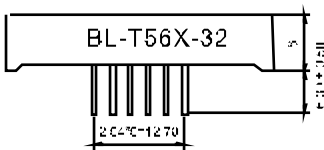

LED Component

THREE DIGIT DISPLAY

BL-T56X-32 Series