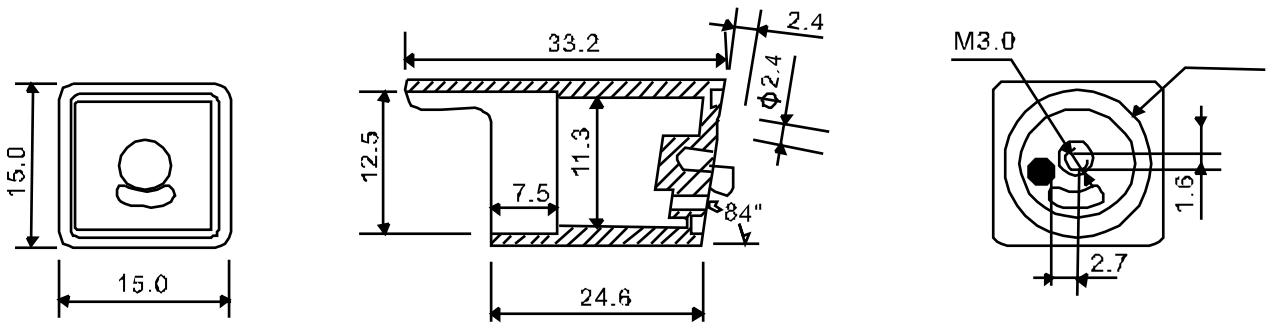

LED Component

OUTDOOR LAMP CLUSTER

PACKAGE DIMENSION

BL-CS15A Series

INTERNAL CIRCUIT DIAGRAM

BL-CS15AR2G2

BL-CS15AR1G3

BL-CS15AR1G2B1

All dimensions are in millimeters (inches)
Tolerance is $\pm 0.25(0.01)$ unless otherwise noted.
Specifications are subject to change without notice.

LED Component

OUTDOOR LAMP CLUSTER

PACKAGE DIMENSION

BL-CS19A Series

INTERNAL CIRCUIT DIAGRAM

BL-CS19AR2G4

BL-CS19AR3G6

LED Component

OUTDOOR LAMP CLUSTER

PACKAGE DIMENSION

BL-CS21A Series

INTERNAL CIRCUIT DIAGRAM