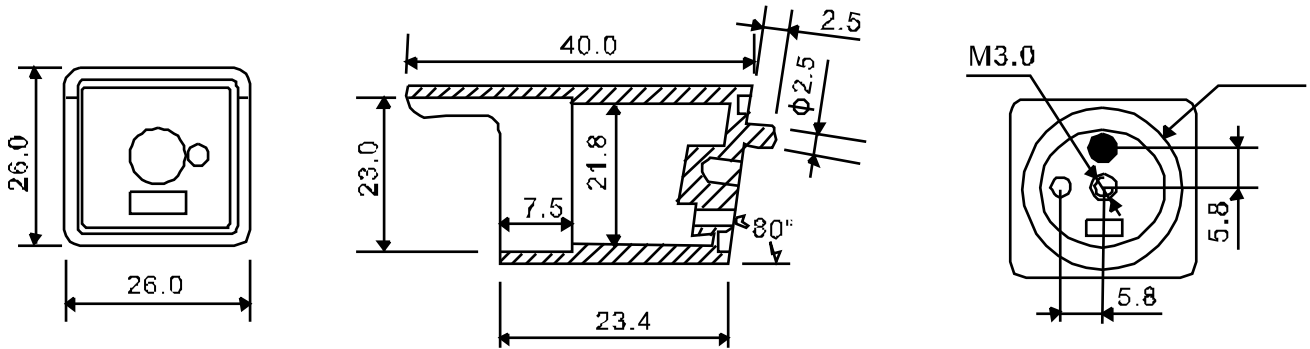

All dimensions are in millimeters (inches)
Tolerance is $\pm 0.25(0.01)$ unless otherwise noted.
Specifications are subject to change without notice.

LED Component

OUTDOOR LAMP CLUSTER

PACKAGE DIMENSION

BL-CS19A Series

INTERNAL CIRCUIT DIAGRAM

BL-CS19AR2G4

BL-CS19AR3G6

LED Component

OUTDOOR LAMP CLUSTER

PACKAGE DIMENSION

BL-CS21A Series

INTERNAL CIRCUIT DIAGRAM

BL-CS21AR3G6

BL-CS21AR2G6B1

BL-CS21AR2G1B1

LED Component

OUTDOOR LAMP CLUSTER

PACKAGE DIMENSION

BL-CS26A Series

INTERNAL CIRCUIT DIAGRAM

BL-CS26AR5G8

BL-CS26AR5G12

BL-CS26AR3G3B2

LED Component

OUTDOOR LAMP CLUSTER

PACKAGE DIMENSION

BL-CR15A Series

INTERNAL CIRCUIT DIAGRAM