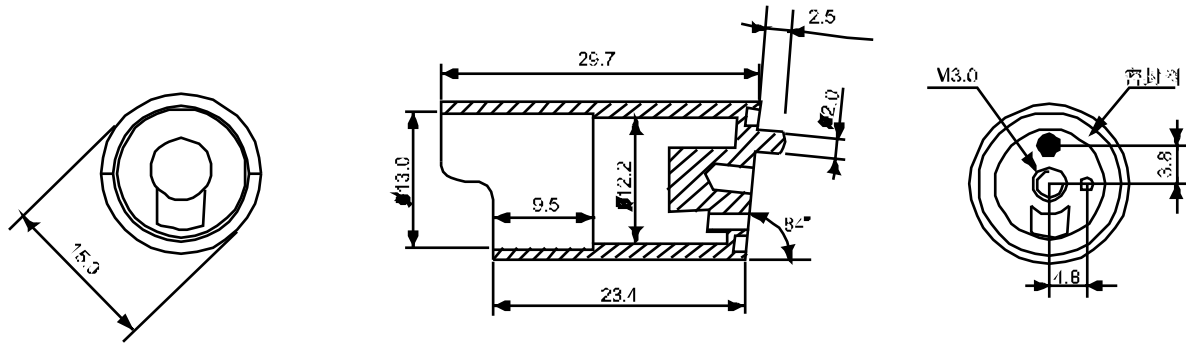

All dimensions are in millimeters (inches)
Tolerance is $\pm 0.25(0.01)$ unless otherwise noted.
Specifications are subject to change without notice.

LED Component

OUTDOOR LAMP CLUSTER

PACKAGE DIMENSION

BL-CS19A Series

BL-CS21AR3G6

BL-CS21AR2G6B1

BL-CS21AR2G1B1

LED Component

OUTDOOR LAMP CLUSTER

PACKAGE DIMENSION

BL-CS26A Series

INTERNAL CIRCUIT DIAGRAM

BL-CS26AR5G8

BL-CS26AR5G12

BL-CS26AR3G3B2

LED Component

OUTDOOR LAMP CLUSTER

PACKAGE DIMENSION

BL-CR15A Series

INTERNAL CIRCUIT DIAGRAM

All dimensions are in millimeters (inches)
Tolerance is $\pm 0.25(0.01)$ unless otherwise noted.
Specifications are subject to change without notice.