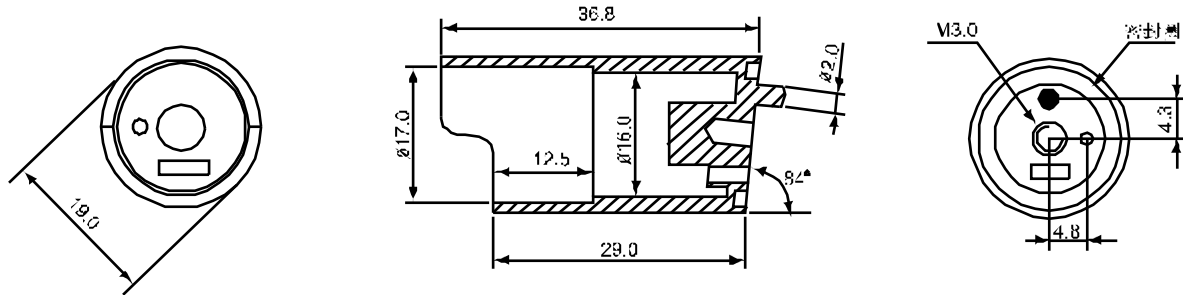

All dimensions are in millimeters (inches)
Tolerance is $\pm 0.25(0.01)$ unless otherwise noted.
Specifications are subject to change without notice.

LED Component

OUTDOOR LAMP CLUSTER

PACKAGE DIMENSION

BL-CS19A Series

BL-CS26AR5G8

BL-CS26AR5G12

BL-CS26AR3G3B2

LED Component

OUTDOOR LAMP CLUSTER

PACKAGE DIMENSION

BL-CR15A Series

INTERNAL CIRCUIT DIAGRAM

BL-CR15AR3G4

BL-CR15AR2G3

PACKAGE DIMENSION

BL-CR19A Series

INTERNAL CIRCUIT DIAGRAM

BL-CR19AR4

BL-CR19AR3G4

BL-CR19AR2G2B1

All dimensions are in millimeters (inches)
Tolerance is $\pm 0.25(0.01)$ unless otherwise noted.
Specifications are subject to change without notice.