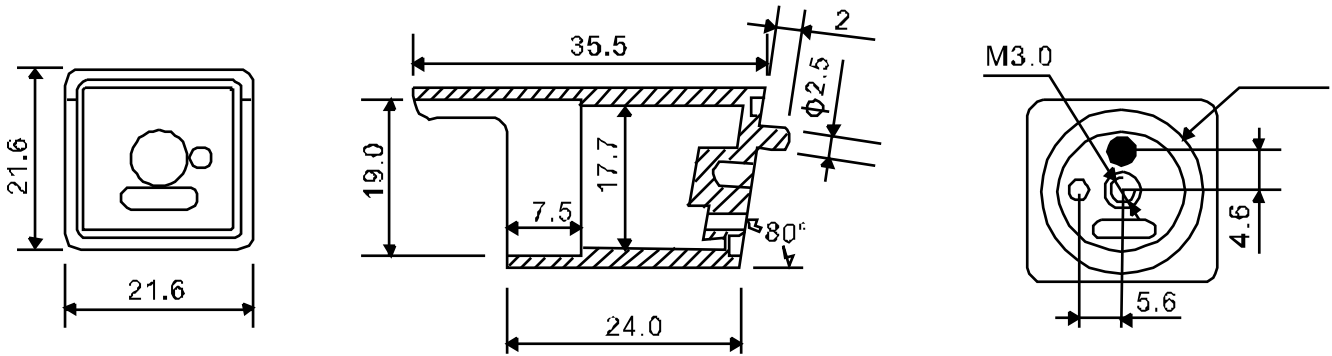

LED Component

OUTDOOR LAMP CLUSTER

PACKAGE DIMENSION

BL-CS15A Series

INTERNAL CIRCUIT DIAGRAM

BL-CS15AR2G2

BL-CS15AR1G3

BL-CS15AR1G2B1

All dimensions are in millimeters (inches)
Tolerance is $\pm 0.25(0.01)$ unless otherwise noted.
Specifications are subject to change without notice.

LED Component

OUTDOOR LAMP CLUSTER

PACKAGE DIMENSION

BL-CS19A Series

INTERNAL CIRCUIT DIAGRAM

BL-CS19AR2G4

BL-CS19AR3G6

LED Component

OUTDOOR LAMP CLUSTER

PACKAGE DIMENSION

BL-CS21A Series

INTERNAL CIRCUIT DIAGRAM

BL-CS21AR3G6

BL-CS21AR2G6B1

BL-CS21AR2G1B1

LED Component

OUTDOOR LAMP CLUSTER

PACKAGE DIMENSION

BL-CS26A Series

INTERNAL CIRCUIT DIAGRAM