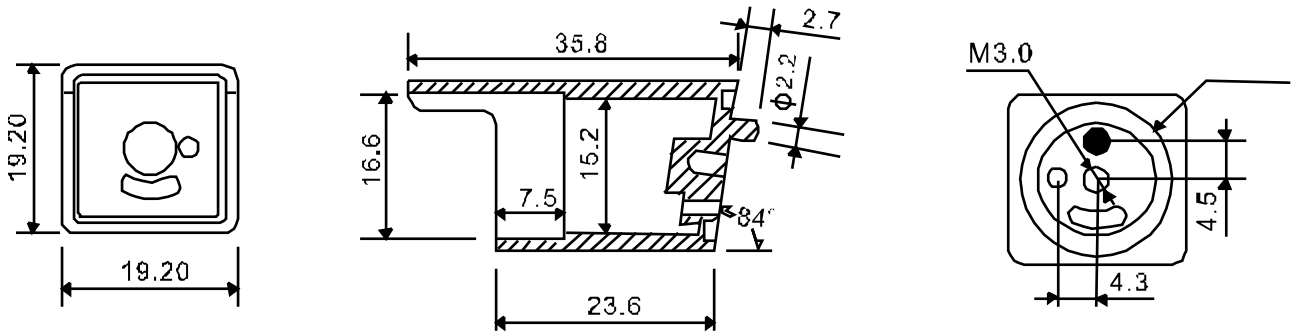

LED Component

OUTDOOR LAMP CLUSTER

PACKAGE DIMENSION

BL-CS15A Series

INTERNAL CIRCUIT DIAGRAM

BL-CS15AR2G2

BL-CS15AR1G3

BL-CS15AR1G2B1

All dimensions are in millimeters (inches)
Tolerance is $\pm 0.25(0.01)$ unless otherwise noted.
Specifications are subject to change without notice.

LED Component

OUTDOOR LAMP CLUSTER

PACKAGE DIMENSION

BL-CS19A Series

INTERNAL CIRCUIT DIAGRAM

BL-CS19AR2G4

BL-CS19AR3G6

LED Component

OUTDOOR LAMP CLUSTER

PACKAGE DIMENSION

BL-CS21A Series

INTERNAL CIRCUIT DIAGRAM

All dimensions are in millimeters (inches)
Tolerance is $\pm 0.25(0.01)$ unless otherwise noted.
Specifications are subject to change without notice.