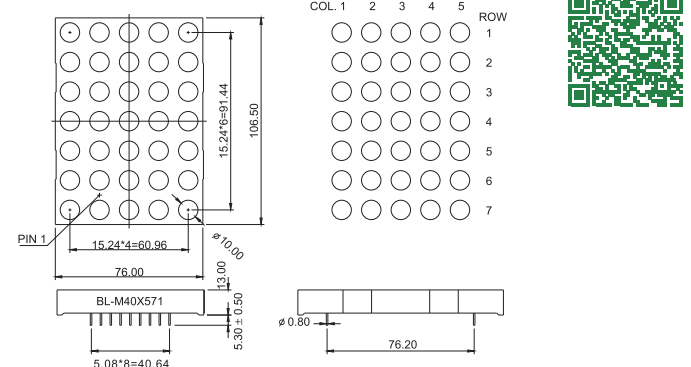

BL-M34A581EG

BL-M34B581EG

Dot Matrix LED Display

Dimension and Circuit

BL-M40X571 Series

BL-M40A571

BL-M40B571

BL-M40X571 Series