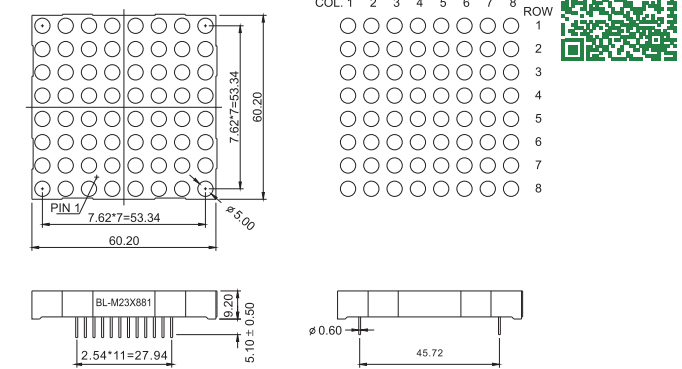

BL-M23X881 Series