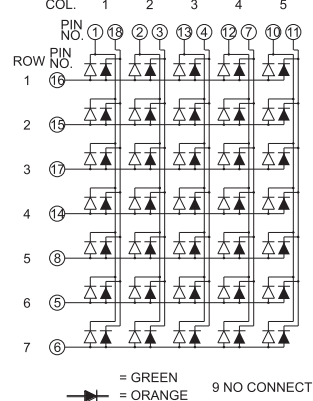

BL-M12B571EG