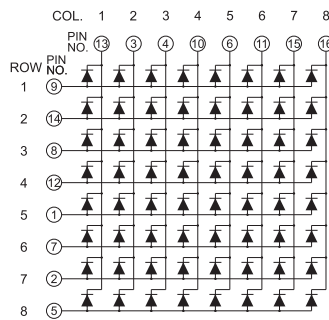

BL-M23X581 Series

BL-M23A581

BL-M23B581

BL-M23A581EG

BL-M23B581EG

BL-M23X581 Series

BL-M23X581 Series

BL-M23C581

BL-M23D581

BL-M23C581EG

BL-M23D581EG

Dot Matrix LED Display

Dimension and Circuit

BL-M23X881 Series

BL-M23A881

BL-M23B881