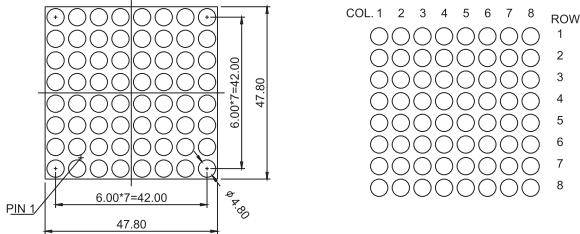

BL-M19A881

BL-M19B881

Dot Matrix LED Display

Dimension and Circuit

BL-M19X881 Series

BL-M19X881 Series

BL-M19A881EG

BL-M19B881EG