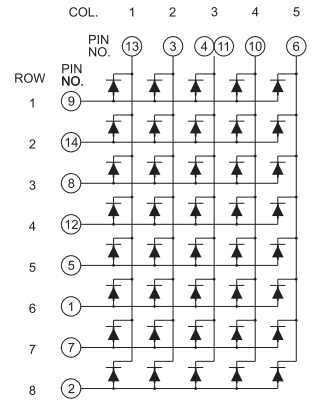

A Model Number

88 Column Number and Row Number
 57: 5*7
 88: 8*8
 67: 6*7
 58: 5*8
 59: 5*9
 FF:16*16

1 Drive Mode

A.C.E.G.I.K. M.O.Q.S.U.W	Row Cathode, Column Anode	
B.D.F.H.J.L. N.P.R.T.V.X	Row Anode, Column Cathode	

BL-M12X571 Series

BL-M12A571EG

BL-M12B571EG

BL-M14X581 Series

BL-M14A581

BL-M14B581

Dot Matrix LED Display

Dimension and Circuit