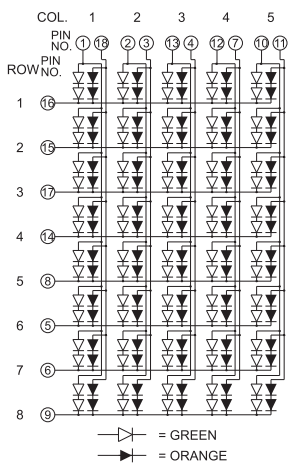

A Model Number

88 Column Number and Row Number
 57: 5*7
 88: 8*8
 67: 6*7
 58: 5*8
 59: 5*9
 FF:16*16

1 Drive Mode

A.C.E.G.I.K. M.O.Q.S.U.W	Row Cathode, Column Anode	
B.D.F.H.J.L. N.P.R.T.V.X	Row Anode, Column Cathode	

BL-M40A571EG

BL-M40B571EG

BL-M40X571 Series

BL-M40C571

BL-M40D571

BL-M46X581 Series

BL-M46A581

BL-M46B581

Dot Matrix LED Display

Dimension and Circuit

BL-M46X581 Series

BL-M15XFF1 Series

BL-M46A581EG

BL-M46B581EG

BL-M15BFF1

(BL-M15AFF1 C.C.)