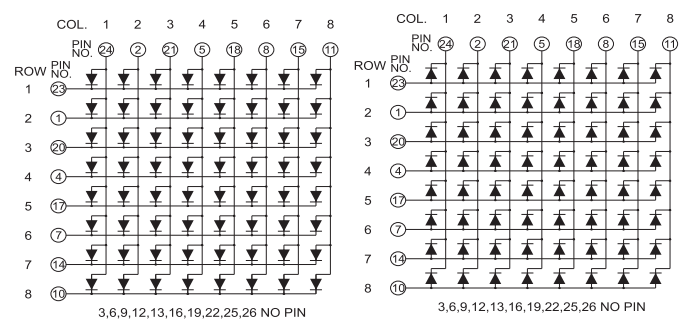

BL-M19A881EG

BL-M19B881EG

BL-M19C881

BL-M19D881