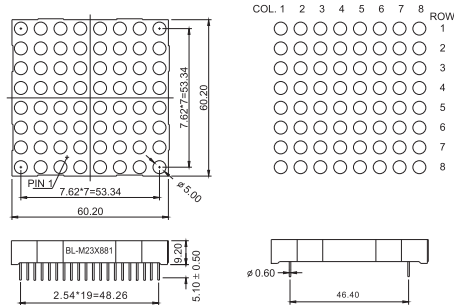

BL-M23D881EG

Dot Matrix LED Display

Dimension and Circuit

BL-M23X881 Series

BL-M23X881 Series

BL-M23B881RGB (BL-M23A881RGB C.C.)

BL-M23F881RGB (BL-M23E881RGB C.C.)

BL-M23X881 Series