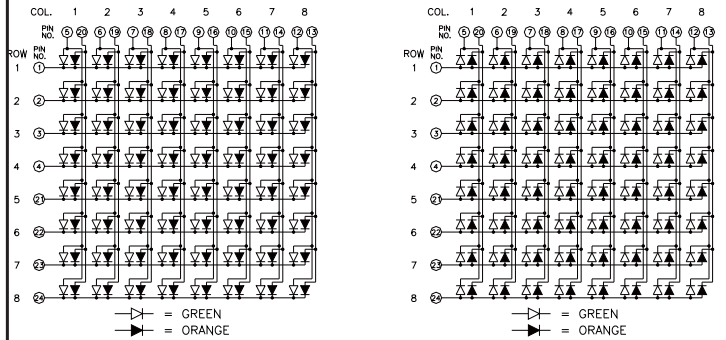

Dot Matrix LED Display

Dimension and Circuit

BL-M19X881 Series

BL-M20X881 Series

BL-M19B881RGB(BL-M19A881RGB C.C.)

BL-M20A881EG

BL-M20B881EG

BL-M20X881 Series