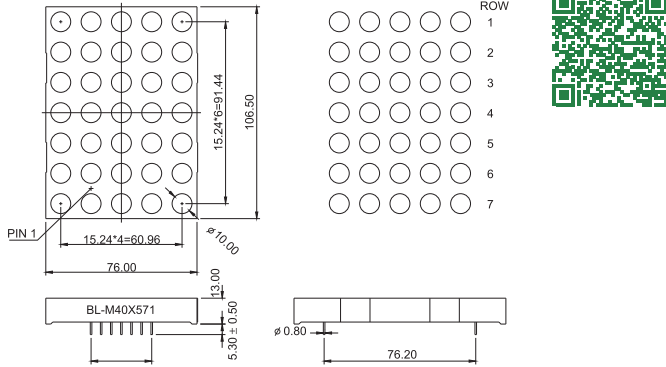

BL-M34A581EG

BL-M34B581EG

Dot Matrix LED Display

Dimension and Circuit

BL-M40X571 Series

BL-M40A571

BL-M40B571

BL-M40X571 Series