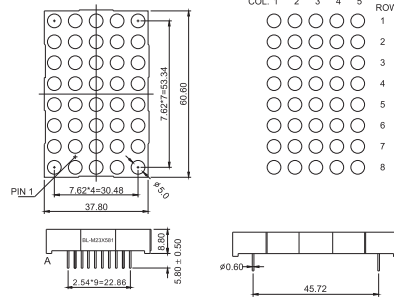

BL-M23X581 Series