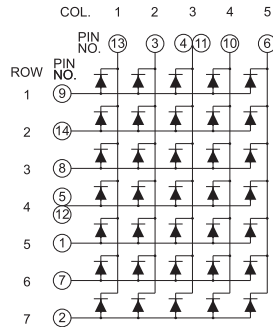

A Model Number

88 Column Number and Row Number
 57: 5*7
 88: 8*8
 67: 6*7
 58: 5*8
 59: 5*9
 FF:16*16

1 Drive Mode

A.C.E.G.I.K. M.O.Q.S.U.W	Row Cathode, Column Anode	
B.D.F.H.J.L. N.P.R.T.V.X	Row Anode, Column Cathode	

Dot Matrix LED Display

Dimension and Circuit

BL-M12X571 Series

BL-M12X591 Series

BL-M12A571

BL-M12B571

BL-M12A591

BL-M12B591