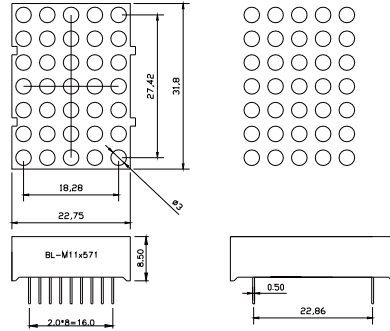

BL-M11X571 Series