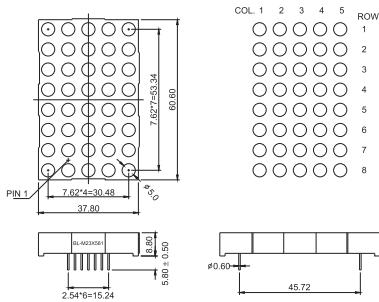

BL-M20A881

BL-M20B881

BL-M20X571 Series

BL-M20A571

BL-M20B571

All dimensions are in millimeters (inches)
Tolerance is $\pm 0.25(0.01)$ unless otherwise note

For more, please visit <http://www.betlux.com>

Dot Matrix LED Display

Dimension and Circuit

BL-M20X571 Series

BL-M20X571 Series

BL-M20A571EG

BL-M20B571EG

BL-M20C571EG

BL-M20D571EG

BL-M20X571 Series

BL-M20X571 Series

BL-M20A571RGB

BL-M20B571RGB

BL-M20E571EG

BL-M20F571EG

Dot Matrix LED Display

Dimension and Circuit

BL-M23X581 Series