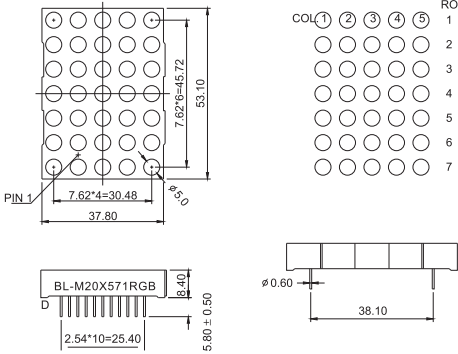

BL-M20A881

BL-M20B881

BL-M20X571 Series

BL-M20A571

BL-M20B571

All dimensions are in millimeters (inches)
Tolerance is $\pm 0.25(0.01)$ unless otherwise note

For more, please visit <http://www.betlux.com>

Dot Matrix LED Display

Dimension and Circuit

BL-M20X571 Series

BL-M20X571 Series

BL-M20A571EG

BL-M20B571EG

BL-M20C571EG

BL-M20D571EG

BL-M20X571 Series