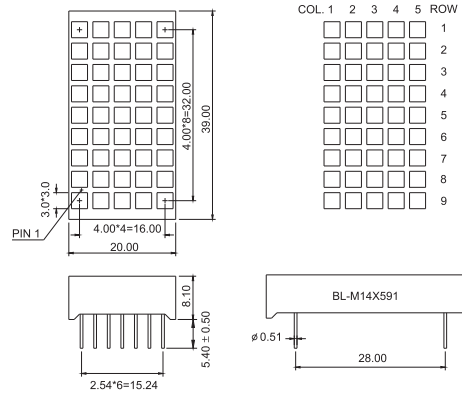

BL-M11B571EG

= GREEN
 = ORANGE 9 NO CONNECT

= GREEN
 = ORANGE 9 NO CONNECT

BL-M11X571 Series

BL-M11E571EG

BL-M11F571EG

= GREEN
 = ORANGE 9 NO CONNECT

= GREEN
 = ORANGE 9 NO CONNECT

Dot Matrix LED Display

Dimension and Circuit

BL-M12X571 Series

BL-M12X591 Series

BL-M12A571

BL-M12B571

BL-M12A591

BL-M12B591