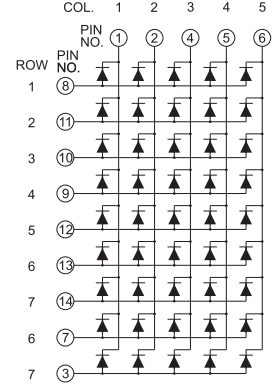

A Model Number

88 Column Number and Row Number
 57: 5*7
 88: 8*8
 67: 6*7
 58: 5*8
 59: 5*9
 FF:16*16

1 Drive Mode

A.C.E.G.I.K. M.O.Q.S.U.W	Row Cathode, Column Anode	
B.D.F.H.J.L. N.P.R.T.V.X	Row Anode, Column Cathode	

Dot Matrix LED Display

Dimension and Circuit

BL-M12X571 Series

BL-M12X591 Series

BL-M12A571

BL-M12B571

BL-M12A591

BL-M12B591