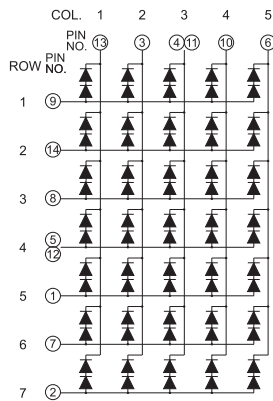

BL-ML23X882

BL-M23D881RGB (BL-M23C881RGB C.C.)

BL-ML23A882

BL-ML23B882

Dot Matrix LED Display

Dimension and Circuit

BL-M30X571 Series

BL-M30A571

BL-M30B571

BL-M34X581 Series

BL-M34A581

BL-M34B581

BL-M30X571 Series

BL-M30A571EG

BL-M30B571EG

BL-M34X581 Series