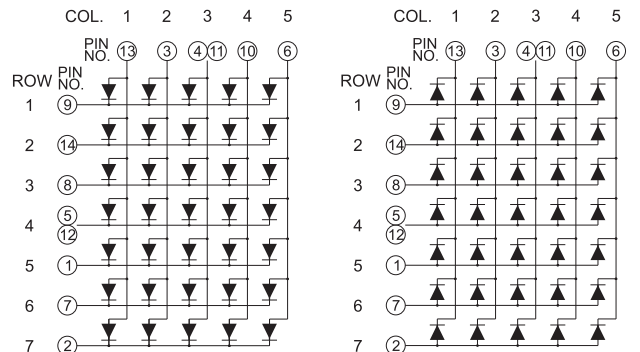

BL-M20A881

BL-M20B881

BL-M20X571 Series

BL-M20A571

BL-M20B571

All dimensions are in millimeters (inches)
Tolerance is $\pm 0.25(0.01)$ unless otherwise note

For more, please visit <http://www.betlux.com>

Dot Matrix LED Display

Dimension and Circuit

BL-M20X571 Series

BL-M20X571 Series

BL-M20A571EG

BL-M20B571EG

BL-M20C571EG

BL-M20D571EG

BL-M20X571 Series