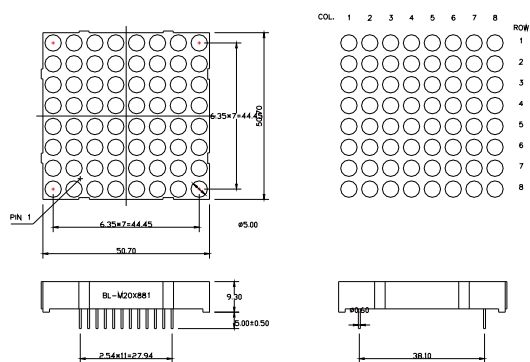

BL-M20X881 Series