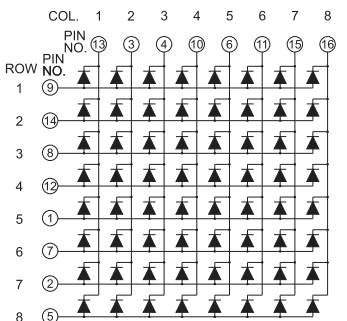

BL-ML23X882

BL-M23D881RGB (BL-M23C881RGB C.C.)

BL-ML23A882

BL-ML23B882

Dot Matrix LED Display

Dimension and Circuit

BL-M30X571 Series

BL-M30A571

BL-M30B571

BL-M34X581 Series

BL-M34A581

BL-M34B581

BL-M30X571 Series

BL-M30A571EG

BL-M30B571EG

BL-M34X581 Series