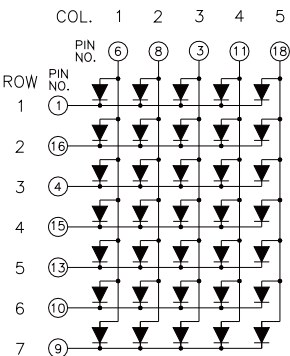

A Model Number

88 Column Number and Row Number
 57: 5*7
 88: 8*8
 67: 6*7
 58: 5*8
 59: 5*9
 FF:16*16

1 Drive Mode

A.C.E.G.I.K. M.O.Q.S.U.W	Row Cathode, Column Anode	
B.D.F.H.J.L. N.P.R.T.V.X	Row Anode, Column Cathode	

BL-M07X881 Series

BL-M07A881XX

BL-M07B881XX

BL-M10X571 Series

BL-M10C571

BL-M10D571

BL-M10X571 Series

BL-M10A571

BL-M10B571

BL-M10X571 Series

BL-M10E571

BL-M10F571

Dot Matrix LED Display

Dimension and Circuit

BL-M11X571 Series

BL-M11A571