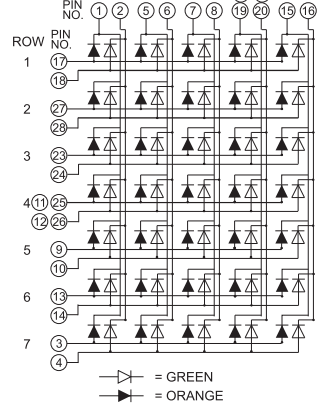

A Model Number

88 Column Number and Row Number
 57: 5*7
 88: 8*8
 67: 6*7
 58: 5*8
 59: 5*9
 FF:16*16

1 Drive Mode

A.C.E.G.I.K. M.O.Q.S.U.W	Row Cathode, Column Anode	
B.D.F.H.J.L. N.P.R.T.V.X	Row Anode, Column Cathode	

BL-M20A881

BL-M20B881

BL-M20X571 Series

BL-M20A571

BL-M20B571

All dimensions are in millimeters (inches)
Tolerance is $\pm 0.25(0.01)$ unless otherwise note

For more, please visit <http://www.betlux.com>

Dot Matrix LED Display

Dimension and Circuit

BL-M20X571 Series

BL-M20X571 Series

BL-M20A571EG

BL-M20B571EG

BL-M20C571EG

BL-M20D571EG

BL-M20X571 Series

BL-M20X571 Series

BL-M20A571RGB

BL-M20B571RGB

BL-M20E571EG

BL-M20F571EG

Dot Matrix LED Display

Dimension and Circuit

BL-M23X581 Series