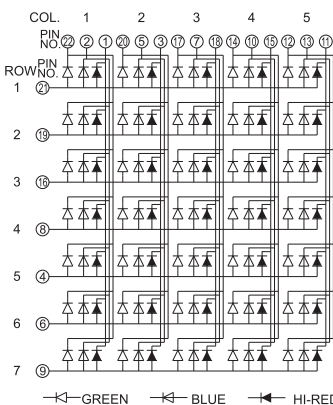

BL-M20B571RGB