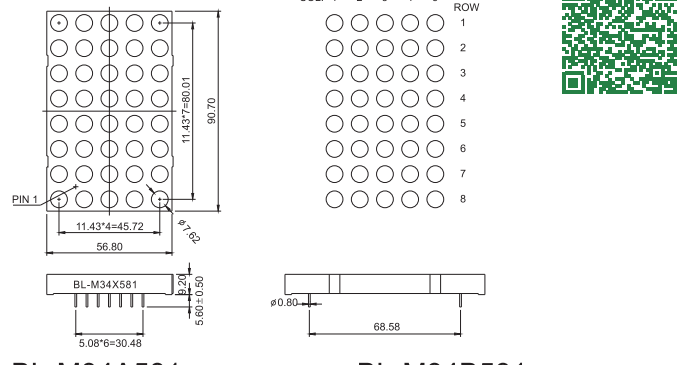

BL-M34X581 Series