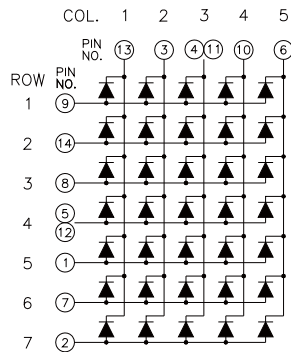

A Model Number

88 Column Number and Row Number
 57: 5*7
 88: 8*8
 67: 6*7
 58: 5*8
 59: 5*9
 FF:16*16

1 Drive Mode

A.C.E.G.I.K. M.O.Q.S.U.W	Row Cathode, Column Anode	
B.D.F.H.J.L. N.P.R.T.V.X	Row Anode, Column Cathode	

BL-M10B571

BL-M10X571 Series

BL-M10E571

BL-M10F571

Dot Matrix LED Display

Dimension and Circuit

BL-M11X571 Series

BL-M11A571

BL-M11B571

BL-M11X571 Series

BL-M11C571EG

BL-M11D571EG

= GREEN
 = ORANGE 9 NO CONNECT

= GREEN
 = ORANGE 9 NO CONNECT

BL-M11X571 Series

BL-M11A571EG