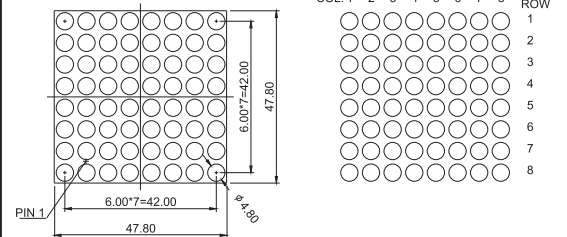

BL-M19X881 Series

BL-M19X881 Series