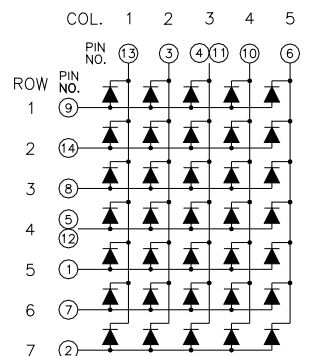

BL-M10B571

BL-M10X571 Series

BL-M10E571

BL-M10F571

Dot Matrix LED Display

Dimension and Circuit

BL-M11X571 Series

BL-M11A571

BL-M11B571

BL-M11X571 Series

BL-M11C571EG

BL-M11D571EG

= GREEN
 = ORANGE 9 NO CONNECT

= GREEN
 = ORANGE 9 NO CONNECT

BL-M11X571 Series

BL-M11A571EG