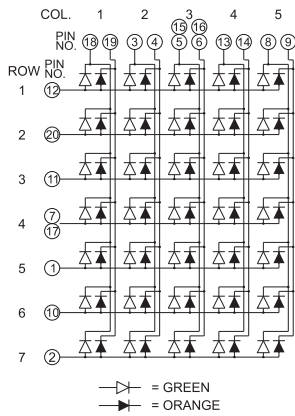

BL-M20A881

BL-M20B881

BL-M20X571 Series

BL-M20A571

BL-M20B571

All dimensions are in millimeters (inches)
Tolerance is $\pm 0.25(0.01)$ unless otherwise note

For more, please visit <http://www.betlux.com>

Dot Matrix LED Display

Dimension and Circuit

BL-M20X571 Series

BL-M20X571 Series

BL-M20A571EG

BL-M20B571EG

BL-M20C571EG

BL-M20D571EG

BL-M20X571 Series