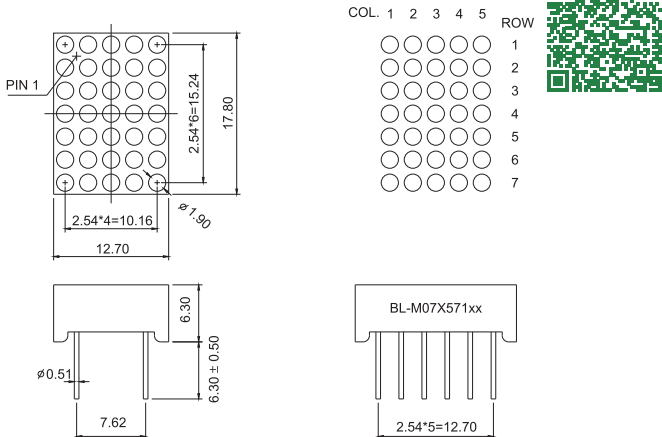

Dot Matrix LED Display

Dimension and Circuit

BL-M07X571 Series

BL-M07A571

BL-M07B571

BL-M07X571 Series

BL-M07A571XX

BL-M07B571XX

BL-M07X571 Series

BL-M07C571

BL-M07D571

BL-M07X881 Series

BL-M07A881

BL-M07B881

Dot Matrix LED Display

Dimension and Circuit