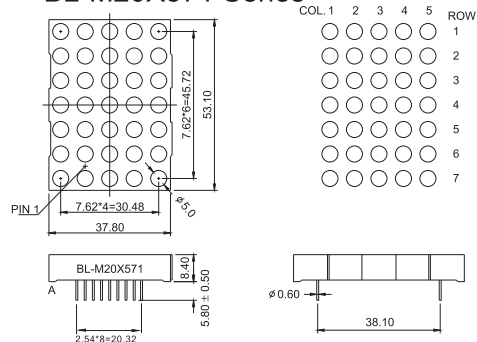

BL-M20A881

BL-M20B881

BL-M20X571 Series

BL-M20A571

BL-M20B571

All dimensions are in millimeters (inches)
Tolerance is $\pm 0.25(0.01)$ unless otherwise note

For more, please visit <http://www.betlux.com>

Dot Matrix LED Display

Dimension and Circuit

BL-M20X571 Series

BL-M20X571 Series

BL-M20A571EG

BL-M20B571EG

BL-M20C571EG

BL-M20D571EG

BL-M20X571 Series