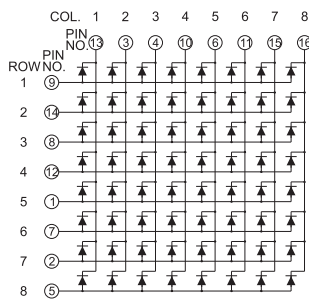

A Model Number

88 Column Number and Row Number
 57: 5*7
 88: 8*8
 67: 6*7
 58: 5*8
 59: 5*9
 FF:16*16

1 Drive Mode

A.C.E.G.I.K. M.O.Q.S.U.W	Row Cathode, Column Anode	
B.D.F.H.J.L. N.P.R.T.V.X	Row Anode, Column Cathode	

BL-M12X881 Series

BL-M12X882 Series

BL-M12A881

BL-M12B881

BL-M12A882

BL-M12B882

BL-M12X881 Series

BL-M12X882 Series