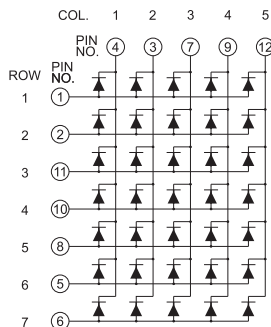

BL-M07D571