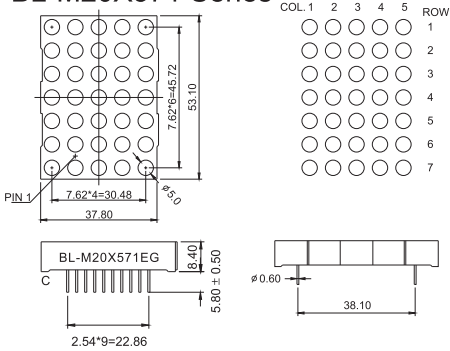

BL-M20A881

BL-M20B881

BL-M20X571 Series

BL-M20A571

BL-M20B571

All dimensions are in millimeters (inches)
Tolerance is $\pm 0.25(0.01)$ unless otherwise note

For more, please visit <http://www.betlux.com>

Dot Matrix LED Display

Dimension and Circuit

BL-M20X571 Series

BL-M20X571 Series

BL-M20A571EG

BL-M20B571EG

BL-M20C571EG

BL-M20D571EG

BL-M20X571 Series