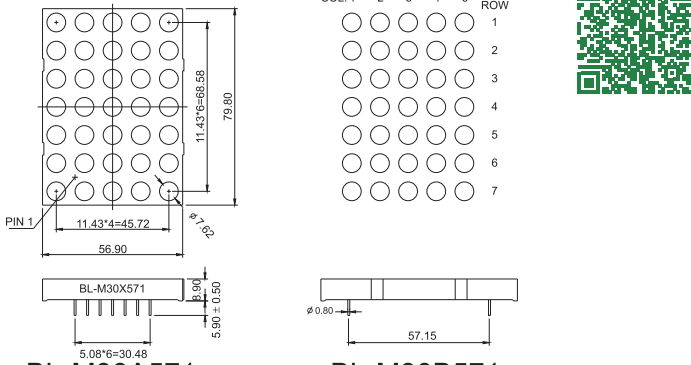

BL-ML23X882

BL-M23D881RGB (BL-M23C881RGB C.C.)

BL-ML23A882

BL-ML23B882

Dot Matrix LED Display

Dimension and Circuit

BL-M30X571 Series

BL-M30A571