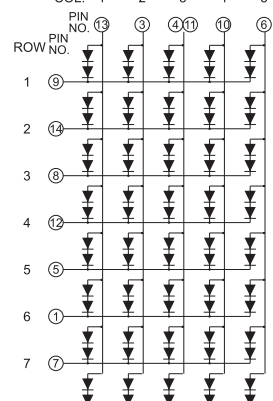

A Model Number

88 Column Number and Row Number
 57: 5*7
 88: 8*8
 67: 6*7
 58: 5*8
 59: 5*9
 FF:16*16

1 Drive Mode

A.C.E.G.I.K. M.O.Q.S.U.W	Row Cathode, Column Anode	
B.D.F.H.J.L. N.P.R.T.V.X	Row Anode, Column Cathode	

BL-ML23X882

BL-M23D881RGB (BL-M23C881RGB C.C.)

BL-ML23A882

BL-ML23B882

Dot Matrix LED Display

Dimension and Circuit

BL-M30X571 Series

BL-M30A571

BL-M30B571

BL-M34X581 Series

BL-M34A581

BL-M34B581

BL-M30X571 Series

BL-M30A571EG

BL-M30B571EG

BL-M34X581 Series