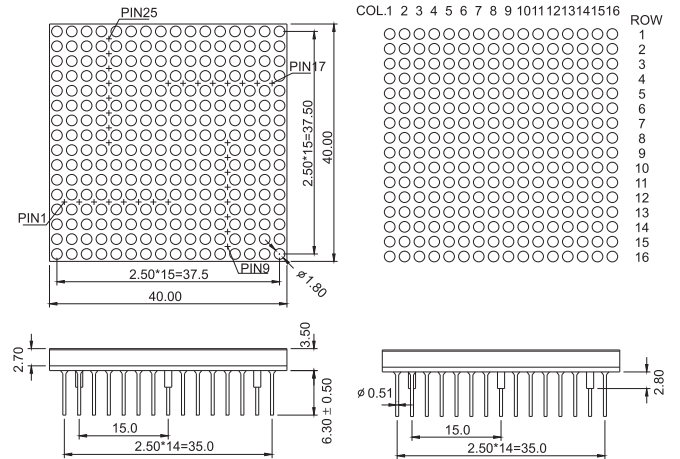

BL-M34A581EG

BL-M34B581EG

Dot Matrix LED Display

Dimension and Circuit

BL-M40X571 Series

BL-M40A571

BL-M40B571

BL-M40X571 Series

BL-M40A571EG

BL-M40B571EG

BL-M40X571 Series

BL-M40C571

BL-M40D571

BL-M46X581 Series

BL-M46A581

BL-M46B581

Dot Matrix LED Display

Dimension and Circuit

BL-M46X581 Series

BL-M15XFF1 Series

BL-M46A581EG

BL-M46B581EG

BL-M15BFF1

(BL-M15AFF1 C.C.)