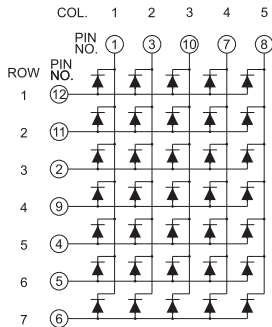

Designation system

Dot Matrix LED Display

BL- BETLUX

M M-Dot Matrix

07 Dot Height and dot size:
 07:0.7" 1.9mm dot 20:2.0" 5mm dot
 12:1.2" 3.0mm dot 23:2.3" 5mm dot
 14:1.4" 3.0mm dot 30:3.0" 7.62mm dot
 15"1.5" 3.7mm dot 40:4.0" 10mm dot
 19:1.9" 4.8mm dot 46:4.6" 10mm dot

A Model Number

88 Column Number and Row Number
 57: 5*7
 88: 8*8
 67: 6*7
 58: 5*8
 59: 5*9
 FF:16*16

1 Drive Mode

A.C.E.G.I.K. M.O.Q.S.U.W	Row Cathode, Column Anode	
B.D.F.H.J.L. N.P.R.T.V.X	Row Anode, Column Cathode	

S- Special Device:
-Lxx: Pin Length

2 Dot Epoxy Color:

0-Water Clear	
1-White Diffused	
2-Red Diffused	
3-Green Diffused	
4-Yellow Diffused	
5-Blue Diffused	

1- Reflector Surface Color:

0-White Surface	
1-Black Surface	
2-Gray Surface	
3-Red Surface	
4-Green Surface	
5-Yellow Surface	
6-Blue Surface	

Dot Matrix LED Display

Dimension and Circuit

BL-M07X571 Series

BL-M07A571

BL-M07B571

BL-M07X571 Series

BL-M07A571XX

BL-M07B571XX