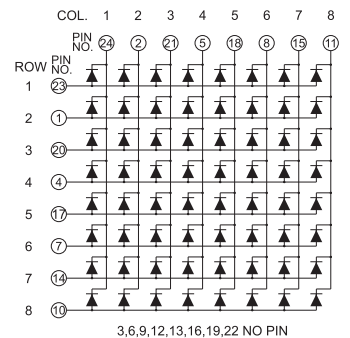

BL-M15A881

BL-M15B881

BL-M16A571

BL-M16B571

BL-M15X881 Series

BL-M19X881 Series

BL-M15A881EG

BL-M15B881EG

BL-M19A881

BL-M19B881

Dot Matrix LED Display

Dimension and Circuit

BL-M19X881 Series

BL-M19X881 Series

BL-M19A881EG

BL-M19B881EG