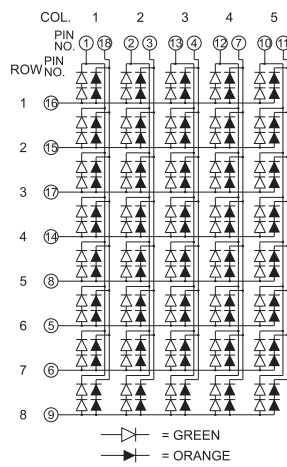

A Model Number

88 Column Number and Row Number
 57: 5*7
 88: 8*8
 67: 6*7
 58: 5*8
 59: 5*9
 FF:16*16

1 Drive Mode

A.C.E.G.I.K. M.O.Q.S.U.W	Row Cathode, Column Anode	
B.D.F.H.J.L. N.P.R.T.V.X	Row Anode, Column Cathode	

BL-M40A571EG

BL-M40B571EG

BL-M40X571 Series

BL-M40C571

BL-M40D571

BL-M46X581 Series

BL-M46A581

BL-M46B581

Dot Matrix LED Display

Dimension and Circuit

BL-M46X581 Series

BL-M15XFF1 Series

BL-M46A581EG

BL-M46B581EG

BL-M15BFF1

(BL-M15AFF1 C.C.)