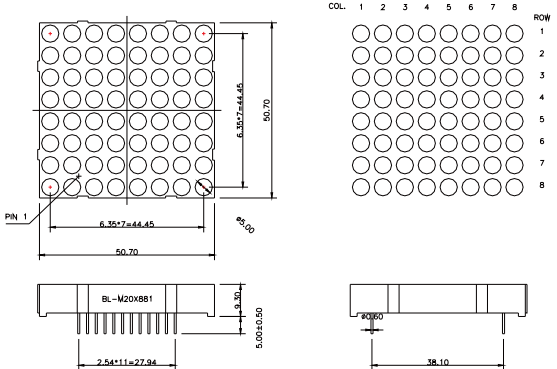

Dot Matrix LED Display

Dimension and Circuit

BL-M19X881 Series

BL-M20X881 Series

BL-M19B881RGB(BL-M19A881RGB C.C.)

BL-M20A881EG

BL-M20B881EG

BL-M20X881 Series

BL-M20A881

BL-M20B881

BL-M20X571 Series

BL-M20A571

BL-M20B571

All dimensions are in millimeters (inches)
Tolerance is $\pm 0.25(0.01)$ unless otherwise note

For more, please visit <http://www.betlux.com>

Dot Matrix LED Display