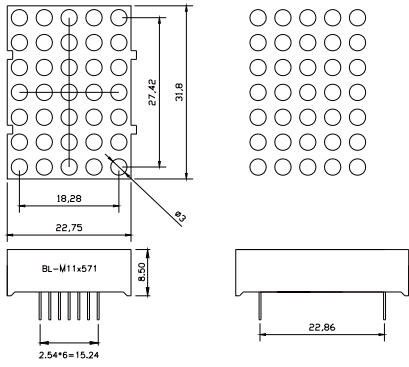

Designation system

Dot Matrix LED Display

BL- BETLUX

M M-Dot Matrix

07 Dot Height and dot size:
 07:0.7" 1.9mm dot 20:2.0" 5mm dot
 12:1.2" 3.0mm dot 23:2.3" 5mm dot
 14:1.4" 3.0mm dot 30:3.0" 7.62mm dot
 15"1.5" 3.7mm dot 40:4.0" 10mm dot
 19:1.9" 4.8mm dot 46:4.6" 10mm dot

BL-M10B571

BL-M10X571 Series

BL-M10E571

BL-M10F571

Dot Matrix LED Display

Dimension and Circuit

BL-M11X571 Series

BL-M11A571