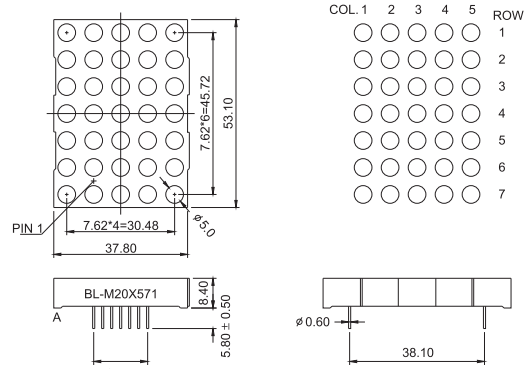

Dot Matrix LED Display

Dimension and Circuit

BL-M19X881 Series

BL-M20X881 Series

BL-M19B881RGB(BL-M19A881RGB C.C.)

BL-M20A881EG

BL-M20B881EG

BL-M20X881 Series

BL-M20A881

BL-M20B881

BL-M20X571 Series

BL-M20A571

BL-M20B571

All dimensions are in millimeters (inches)
Tolerance is $\pm 0.25(0.01)$ unless otherwise note

For more, please visit <http://www.betlux.com>

Dot Matrix LED Display