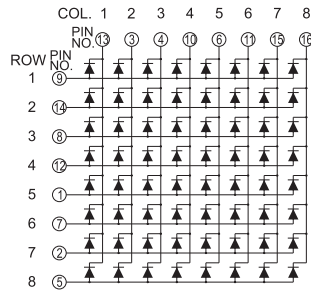

BL-M15B881