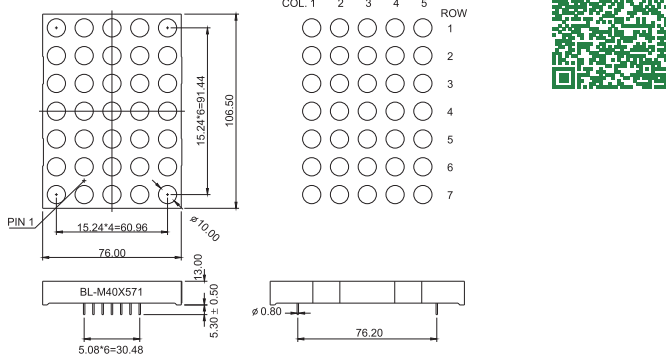

BL-M40X571 Series