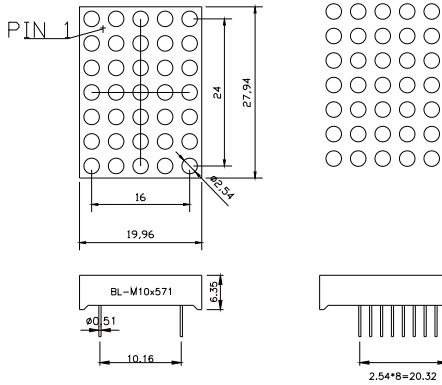

Designation system

Dot Matrix LED Display

BL- BETLUX

M M-Dot Matrix

07 Dot Height and dot size:
 07:0.7" 1.9mm dot 20:2.0" 5mm dot
 12:1.2" 3.0mm dot 23:2.3" 5mm dot
 14:1.4" 3.0mm dot 30:3.0" 7.62mm dot
 15"1.5" 3.7mm dot 40:4.0" 10mm dot
 19:1.9" 4.8mm dot 46:4.6" 10mm dot

BL-M07X881 Series

BL-M07A881XX

BL-M07B881XX

BL-M10X571 Series

BL-M10C571

BL-M10D571

BL-M10X571 Series

BL-M10A571

BL-M10B571

BL-M10X571 Series

BL-M10E571

BL-M10F571

Dot Matrix LED Display

Dimension and Circuit

BL-M11X571 Series

BL-M11A571