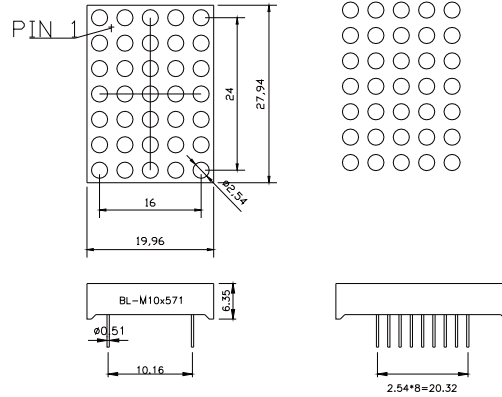

Designation system

Dot Matrix LED Display

BL- BETLUX

M M-Dot Matrix

07 Dot Height and dot size:
 07:0.7" 1.9mm dot 20:2.0" 5mm dot
 12:1.2" 3.0mm dot 23:2.3" 5mm dot
 14:1.4" 3.0mm dot 30:3.0" 7.62mm dot
 15"1.5" 3.7mm dot 40:4.0" 10mm dot
 19:1.9" 4.8mm dot 46:4.6" 10mm dot

BL-M07X881 Series

BL-M07A881XX

BL-M07B881XX

BL-M10X571 Series

BL-M10C571

BL-M10D571

BL-M10X571 Series

BL-M10A571

BL-M10B571

BL-M10X571 Series

BL-M10E571

BL-M10F571

Dot Matrix LED Display

Dimension and Circuit

BL-M11X571 Series

BL-M11A571