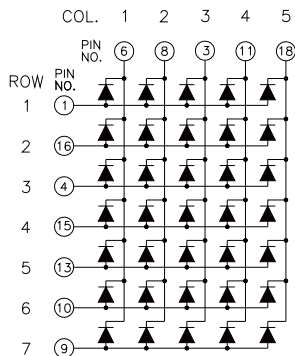

A Model Number

88 Column Number and Row Number
 57: 5*7
 88: 8*8
 67: 6*7
 58: 5*8
 59: 5*9
 FF:16*16

1 Drive Mode

A.C.E.G.I.K. M.O.Q.S.U.W	Row Cathode, Column Anode	
B.D.F.H.J.L. N.P.R.T.V.X	Row Anode, Column Cathode	

BL-M07X881 Series

BL-M07A881XX

BL-M07B881XX

BL-M10X571 Series

BL-M10C571

BL-M10D571

BL-M10X571 Series

BL-M10A571

BL-M10B571

BL-M10X571 Series

BL-M10E571

BL-M10F571

Dot Matrix LED Display

Dimension and Circuit

BL-M11X571 Series

BL-M11A571