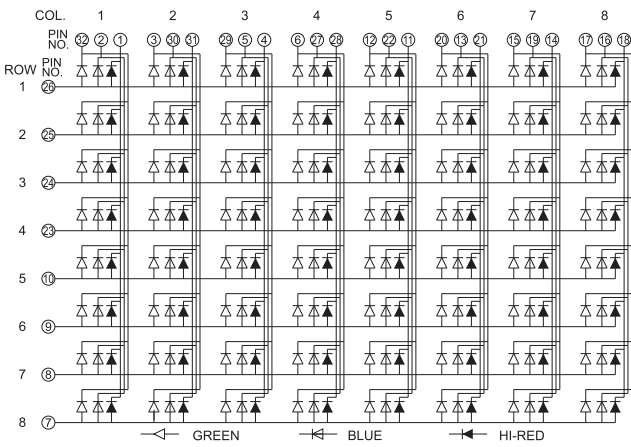

BL-M23D881EG

Dot Matrix LED Display

Dimension and Circuit

BL-M23X881 Series

BL-M23X881 Series

BL-M23B881RGB (BL-M23A881RGB C.C.)

BL-M23F881RGB (BL-M23E881RGB C.C.)

BL-M23X881 Series