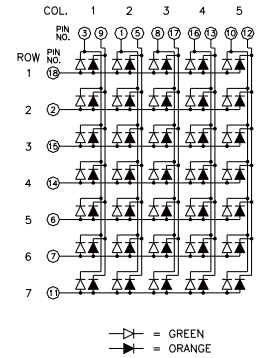

Designation system

Dot Matrix LED Display

BL- BETLUX

M M-Dot Matrix

07 Dot Height and dot size:
 07:0.7" 1.9mm dot 20:2.0" 5mm dot
 12:1.2" 3.0mm dot 23:2.3" 5mm dot
 14:1.4" 3.0mm dot 30:3.0" 7.62mm dot
 15"1.5" 3.7mm dot 40:4.0" 10mm dot
 19:1.9" 4.8mm dot 46:4.6" 10mm dot

A Model Number

88 Column Number and Row Number
 57: 5*7
 88: 8*8
 67: 6*7
 58: 5*8
 59: 5*9
 FF:16*16

1 Drive Mode

A.C.E.G.I.K. M.O.Q.S.U.W	Row Cathode, Column Anode	
B.D.F.H.J.L. N.P.R.T.V.X	Row Anode, Column Cathode	

Dot Matrix LED Display

Dimension and Circuit

BL-M07X571 Series

BL-M07A571

BL-M07B571

BL-M07X571 Series

BL-M07A571XX

BL-M07B571XX