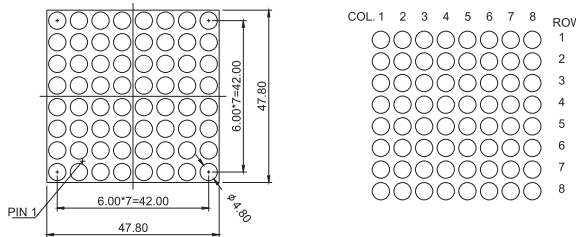

BL-M19C881

BL-M19D881

BL-M19X881 Series

BL-M19X881 Series

BL-M19C881EG

BL-M19D881EG

BL-M19E881EG

BL-M19F881EG

BL-M20A881

BL-M20B881

BL-M20X571 Series

BL-M20A571

BL-M20B571

All dimensions are in millimeters (inches)
Tolerance is $\pm 0.25(0.01)$ unless otherwise note

For more, please visit <http://www.betlux.com>

Dot Matrix LED Display