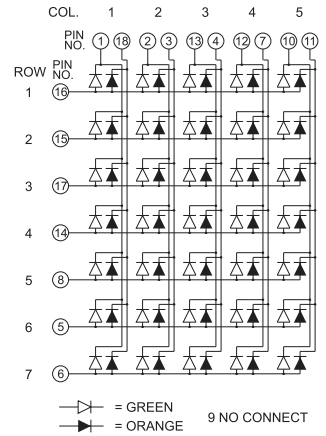

BL-M20A881

BL-M20B881

BL-M20X571 Series

BL-M20A571

BL-M20B571

All dimensions are in millimeters (inches)
Tolerance is $\pm 0.25(0.01)$ unless otherwise note

For more, please visit <http://www.betlux.com>

Dot Matrix LED Display

Dimension and Circuit

BL-M20X571 Series

BL-M20X571 Series

BL-M20A571EG

BL-M20B571EG

BL-M20C571EG

BL-M20D571EG

BL-M20X571 Series