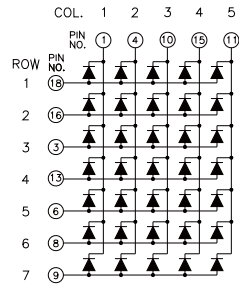

A Model Number

88 Column Number and Row Number
 57: 5*7
 88: 8*8
 67: 6*7
 58: 5*8
 59: 5*9
 FF:16*16

1 Drive Mode

A.C.E.G.I.K. M.O.Q.S.U.W	Row Cathode, Column Anode	
B.D.F.H.J.L. N.P.R.T.V.X	Row Anode, Column Cathode	

BL-M07X881 Series

BL-M07A881XX

BL-M07B881XX

BL-M10X571 Series

BL-M10C571

BL-M10D571

BL-M10X571 Series

BL-M10A571