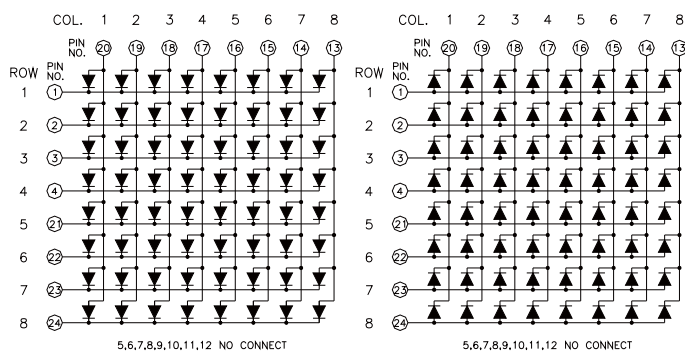

BL-M20A881

BL-M20B881

BL-M20X571 Series

BL-M20A571

BL-M20B571

All dimensions are in millimeters (inches)
Tolerance is $\pm 0.25(0.01)$ unless otherwise note

For more, please visit <http://www.betlux.com>

Dot Matrix LED Display

Dimension and Circuit

BL-M20X571 Series

BL-M20X571 Series

BL-M20A571EG

BL-M20B571EG

BL-M20C571EG

BL-M20D571EG

BL-M20X571 Series