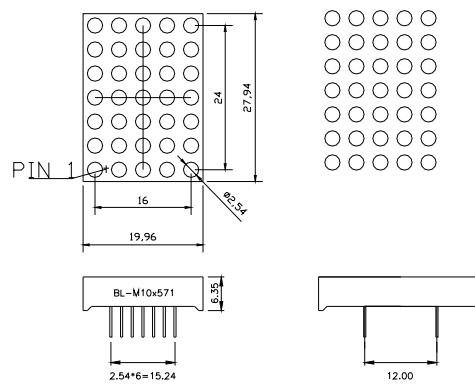

Designation system

Dot Matrix LED Display

BL- BETLUX

M M-Dot Matrix

07 Dot Height and dot size:
 07:0.7" 1.9mm dot 20:2.0" 5mm dot
 12:1.2" 3.0mm dot 23:2.3" 5mm dot
 14:1.4" 3.0mm dot 30:3.0" 7.62mm dot
 15"1.5" 3.7mm dot 40:4.0" 10mm dot
 19:1.9" 4.8mm dot 46:4.6" 10mm dot

BL-M07X881 Series

BL-M07A881XX

BL-M07B881XX

BL-M10X571 Series

BL-M10C571

BL-M10D571

BL-M10X571 Series

BL-M10A571

BL-M10B571

BL-M10X571 Series

BL-M10E571

BL-M10F571

Dot Matrix LED Display

Dimension and Circuit

BL-M11X571 Series

BL-M11A571