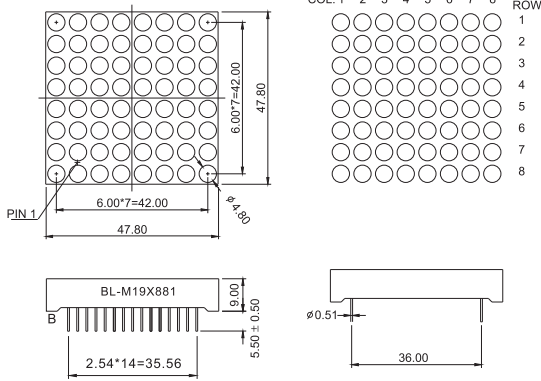

Dot Matrix LED Display

Dimension and Circuit

BL-M19X881 Series