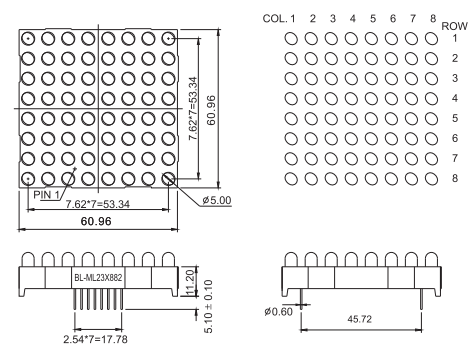

BL-ML23X882