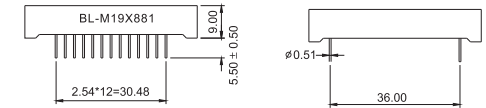

BL-M19C881

BL-M19D881

BL-M19X881 Series

BL-M19X881 Series

BL-M19C881EG

BL-M19D881EG

BL-M19E881EG

BL-M19F881EG

BL-M20A881

BL-M20B881

BL-M20X571 Series

BL-M20A571

BL-M20B571

All dimensions are in millimeters (inches)
Tolerance is $\pm 0.25(0.01)$ unless otherwise note

For more, please visit <http://www.betlux.com>

Dot Matrix LED Display