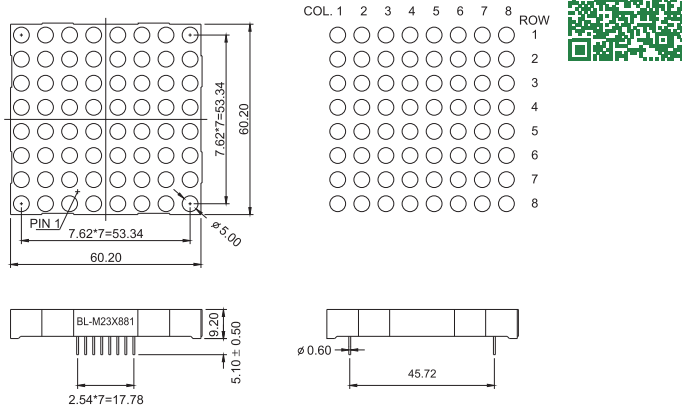

BL-M23D581

BL-M23C581EG

BL-M23D581EG

Dot Matrix LED Display

Dimension and Circuit

BL-M23X881 Series

BL-M23A881

BL-M23B881