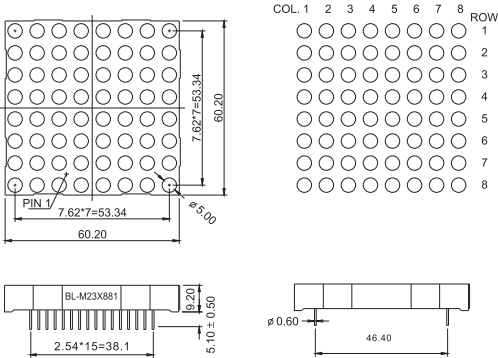

BL-M23D881EG

Dot Matrix LED Display

Dimension and Circuit

BL-M23X881 Series

BL-M23X881 Series

BL-M23B881RGB (BL-M23A881RGB C.C.)

BL-M23F881RGB (BL-M23E881RGB C.C.)

BL-M23X881 Series