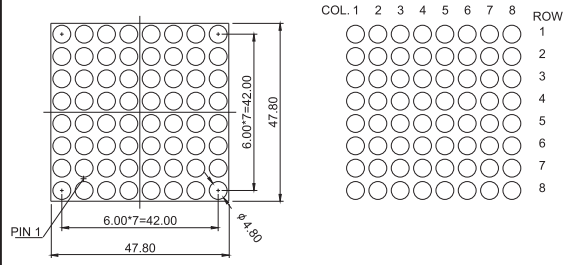

BL-M19A881

BL-M19B881

Dot Matrix LED Display

Dimension and Circuit

BL-M19X881 Series

BL-M19X881 Series

BL-M19A881EG

BL-M19B881EG