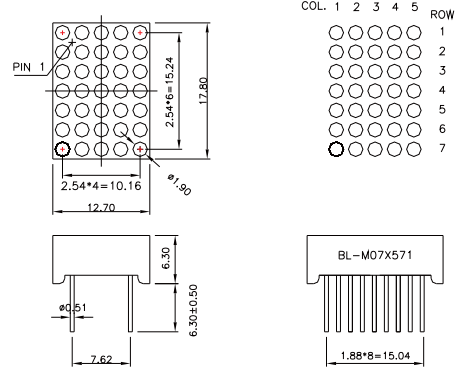

Designation system

Dot Matrix LED Display

BL- BETLUX

M M-Dot Matrix

07 Dot Height and dot size:
 07:0.7" 1.9mm dot 20:2.0" 5mm dot
 12:1.2" 3.0mm dot 23:2.3" 5mm dot
 14:1.4" 3.0mm dot 30:3.0" 7.62mm dot
 15"1.5" 3.7mm dot 40:4.0" 10mm dot
 19:1.9" 4.8mm dot 46:4.6" 10mm dot

Dot Matrix LED Display

Dimension and Circuit

BL-M07X571 Series

BL-M07A571

BL-M07B571

BL-M07X571 Series

BL-M07A571XX

BL-M07B571XX

BL-M07X571 Series

BL-M07C571

BL-M07D571

BL-M07X881 Series

BL-M07A881

BL-M07B881

Dot Matrix LED Display

Dimension and Circuit