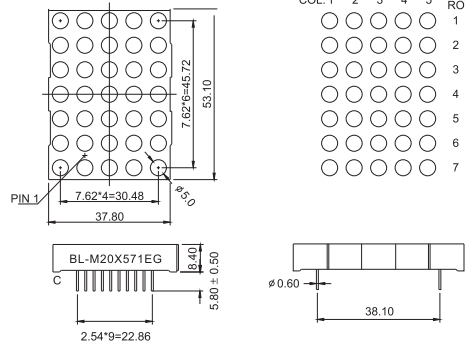

BL-M20X571 Series