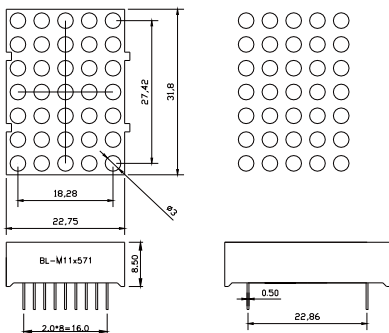

BL-M11X571 Series