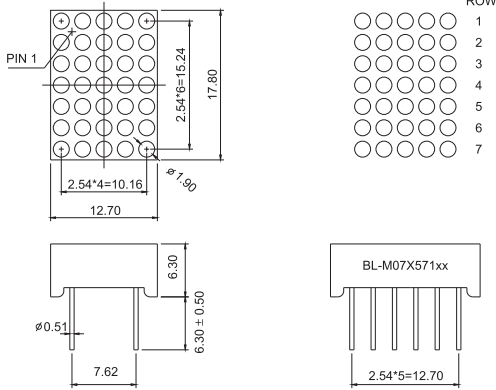

Dot Matrix LED Display

Dimension and Circuit

BL-M07X571 Series