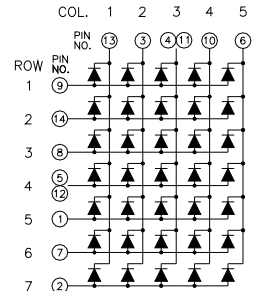

A Model Number

88 Column Number and Row Number
 57: 5*7
 88: 8*8
 67: 6*7
 58: 5*8
 59: 5*9
 FF:16*16

1 Drive Mode

A.C.E.G.I.K. M.O.Q.S.U.W	Row Cathode, Column Anode	
B.D.F.H.J.L. N.P.R.T.V.X	Row Anode, Column Cathode	

BL-M15A881

BL-M15B881

BL-M16A571

BL-M16B571

BL-M15X881 Series

BL-M19X881 Series

BL-M15A881EG

BL-M15B881EG