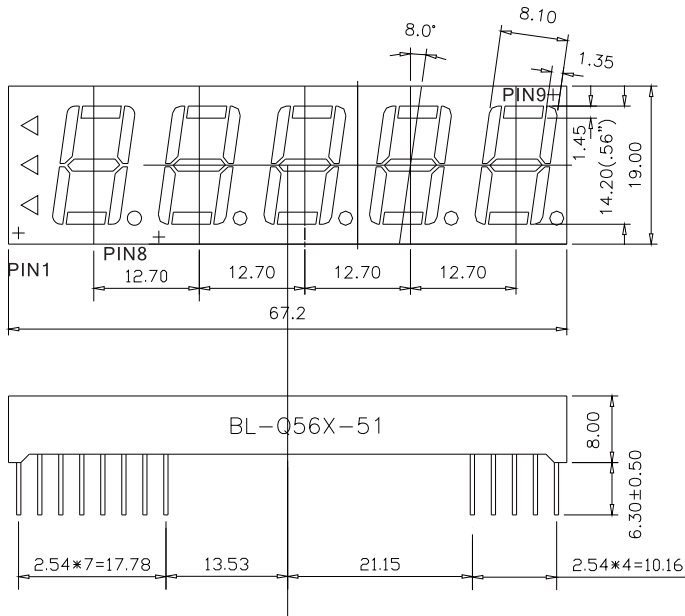

Four Digits Seven Segment LED display

Dimension and Circuit

BL-Q56X-51 Series