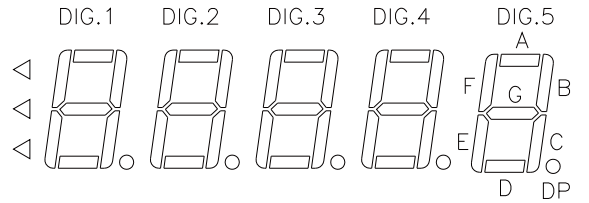

Four Digits Seven Segment LED display

Dimension and Circuit

BL-Q56X-51 Series