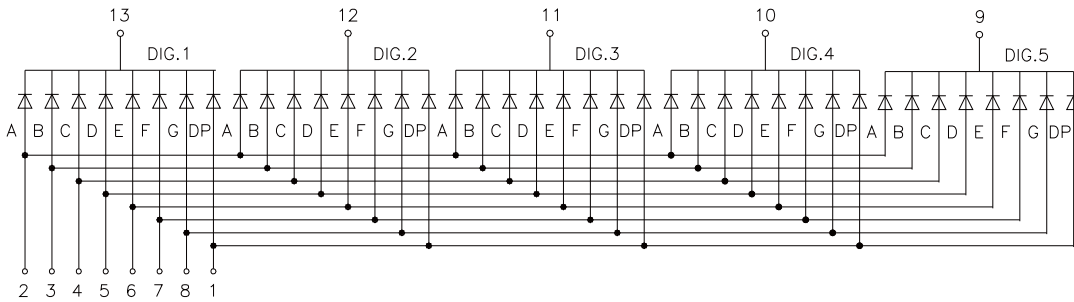

BL-Q56A-51