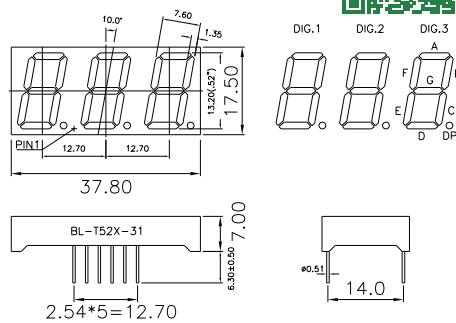

Three Digits Seven Segment LED display

Dimension and Circuit

All dimensions are in millimeters (inches)
Tolerance is $\pm 0.25(0.01)$ unless otherwise note

For more, please visit <http://www.betlux.com>