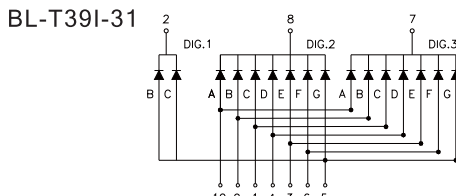

All dimensions are in millimeters (inches)
Tolerance is $\pm 0.25(0.01)$ unless otherwise note

For more, please visit <http://www.betlux.com>

Three Digits Seven Segment LED display

Dimension and Circuit

BL-T39X-31 Series

BL-T39X-31 Series

BL-T39X-32 Series

BL-T39X-31 Series

BL-T39X-32 Series

BL-T39X-32 Series

BL-T39G-31

BL-T39A-32

BL-T39E-32