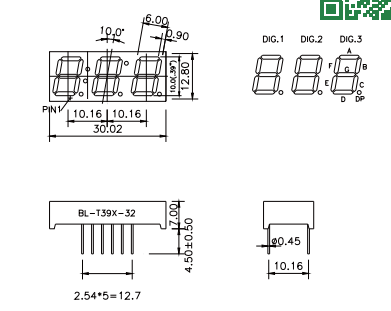

All dimensions are in millimeters (inches)
Tolerance is $\pm 0.25(0.01)$ unless otherwise note

For more, please visit <http://www.betlux.com>

Three Digits Seven Segment LED display

Dimension and Circuit

BL-T39X-31 Series

BL-T39X-31 Series

BL-T39X-32 Series

BL-T39X-31 Series

BL-T39X-32 Series

BL-T39X-32 Series

BL-T39G-31

BL-T39A-32

BL-T39E-32