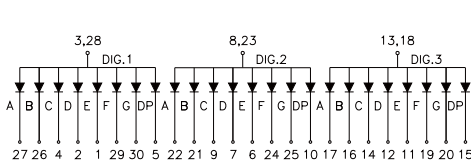

BL-T50X-31 Series

BL-T50E-31

BL-T50F-31

Three Digits Seven Segment LED display

Dimension and Circuit

BL-T50X-31 Series

BL-T50G-31

BL-T50H-31

BL-T52X-31 Series

BL-T52A-31

BL-T52B-31

BL-T52X-31 Series

BL-T52E-31

BL-T52F-31

BL-T52X-31 Series

BL-T52G-31

BL-T52H-31

BL-T52X-31 Series

BL-T52C-31

BL-T52D-31

BL-T52X-31 Series

BL-T52I-31

BL-T52J-31

All dimensions are in millimeters (inches)
Tolerance is $\pm 0.25(0.01)$ unless otherwise note