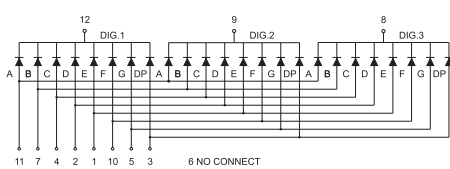

BL-T52H-31

BL-T52X-31 Series

BL-T52C-31

BL-T52D-31

BL-T52X-31 Series

BL-T52I-31

BL-T52J-31

All dimensions are in millimeters (inches)
Tolerance is $\pm 0.25(0.01)$ unless otherwise note

For more, please visit <http://www.betlux.com>

Three Digits Seven Segment LED display

Dimension and Circuit

BL-T52X-32 Series

BL-T52A-32

BL-T52B-32

BL-T56X-31 Series

BL-T56A-31