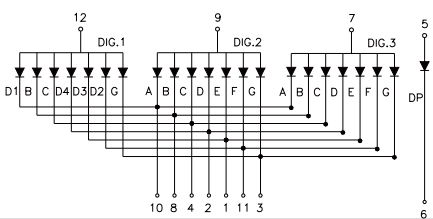

BL-T52H-31

BL-T52X-31 Series

BL-T52C-31

BL-T52D-31

BL-T52X-31 Series

BL-T52I-31

BL-T52J-31

All dimensions are in millimeters (inches)
Tolerance is $\pm 0.25(0.01)$ unless otherwise note

For more, please visit <http://www.betlux.com>

Three Digits Seven Segment LED display

Dimension and Circuit

BL-T52X-32 Series

BL-T52A-32

BL-T52B-32

BL-T56X-31 Series

BL-T56A-31

BL-T56B-31

BL-T56X-31 Series

BL-T56E-31

BL-T56F-31

BL-T56X-31 Series

BL-T56G-31

BL-T56H-31

BL-T56X-31 Series