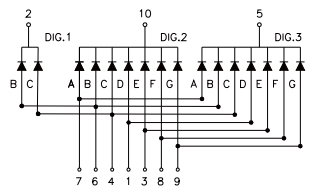

BL-T36X-31 Series

BL-T36A-31

BL-T36E-31

BL-T36Q-31

BL-T36B-31

BL-T36F-31

BL-T36R-31

BL-T36X-31 Series

BL-T36X-31 Series

BL-T39X-31 Series

BL-T36C-31

BL-T36G-31

BL-T39A-31

BL-T36D-31

BL-T36H-31

BL-T39B-31

All dimensions are in millimeters (inches)
Tolerance is $\pm 0.25(0.01)$ unless otherwise note

For more, please visit <http://www.betlux.com>

Three Digits Seven Segment LED display

Dimension and Circuit

BL-T39X-31 Series