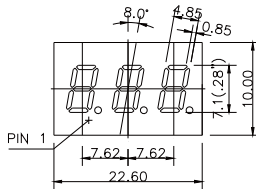

Three Digits Seven Segment LED display

Dimension and Circuit

BL-T25X-31 Series

BL-T25A-31

BL-T25B-31

BL-T28X-32 Series

BL-T28A-32

BL-T28B-32

BL-T30X-31 Series

BL-T30A-31

BL-T30B-31

BL-T28X-31 Series

BL-T28A-31

BL-T28B-31

BL-T28X-32 Series

BL-T28C-32

BL-T28D-32

BL-T30X-32 Series

BL-T30A-32

BL-T30B-32

Three Digits Seven Segment LED display

Dimension and Circuit

BL-T36X-31 Series

BL-T36X-31 Series

All dimensions are in millimeters (inches)
Tolerance is $\pm 0.25(0.01)$ unless otherwise note

For more, please visit <http://www.betlux.com>

Three Digits Seven Segment LED display

Dimension and Circuit

BL-T39X-31 Series