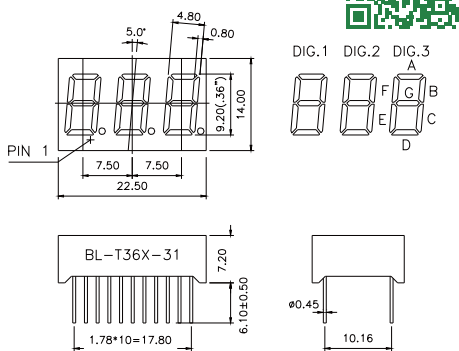

BL-T28D-32

BL-T30X-32 Series

BL-T30A-32

BL-T30B-32

Three Digits Seven Segment LED display

Dimension and Circuit

BL-T36X-31 Series

BL-T36X-31 Series

BL-T36X-31 Series

BL-T36A-31

BL-T36E-31

BL-T36Q-31

BL-T36B-31

BL-T36F-31

BL-T36R-31

BL-T36X-31 Series

All dimensions are in millimeters (inches)
Tolerance is $\pm 0.25(0.01)$ unless otherwise note

For more, please visit <http://www.betlux.com>

Three Digits Seven Segment LED display

Dimension and Circuit

BL-T39X-31 Series