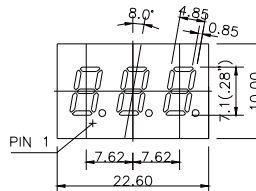

Three Digits Seven Segment LED display

Dimension and Circuit

BL-T25X-31 Series

BL-T25A-31

BL-T25B-31

BL-T28X-32 Series

BL-T28A-32

BL-T28B-32

BL-T30X-31 Series

BL-T30A-31

BL-T30B-31

BL-T28X-31 Series

BL-T28A-31

BL-T28B-31

BL-T28X-32 Series

BL-T28C-32

BL-T28D-32

BL-T30X-32 Series

BL-T30A-32

BL-T30B-32

Three Digits Seven Segment LED display

Dimension and Circuit

BL-T36X-31 Series

BL-T36X-31 Series

All dimensions are in millimeters (inches)
Tolerance is $\pm 0.25(0.01)$ unless otherwise note

For more, please visit <http://www.betlux.com>

Three Digits Seven Segment LED display

Dimension and Circuit

BL-T39X-31 Series