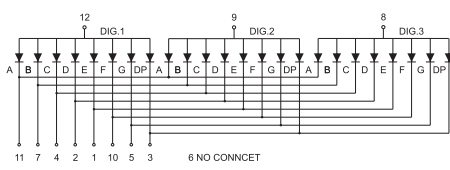

BL-T56B-31