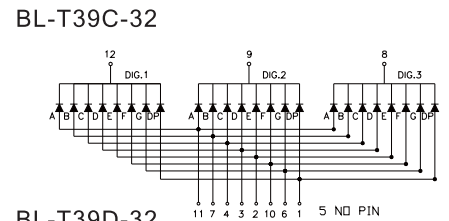

Three Digits Seven Segment LED display

Dimension and Circuit

BL-T25X-31 Series

BL-T25A-31

BL-T25B-31

BL-T28X-32 Series

BL-T28A-32

BL-T28B-32

BL-T36X-31 Series

BL-T39X-31 Series

BL-T36C-31

BL-T36G-31

BL-T39A-31

BL-T36D-31

BL-T36H-31

BL-T39B-31

All dimensions are in millimeters (inches)
Tolerance is $\pm 0.25(0.01)$ unless otherwise note

For more, please visit <http://www.betlux.com>

Three Digits Seven Segment LED display

Dimension and Circuit

BL-T39X-31 Series

BL-T39X-31 Series

BL-T39X-32 Series

BL-T39X-31 Series

BL-T39X-32 Series

BL-T39X-32 Series

BL-T39G-31

BL-T39A-32

BL-T39E-32