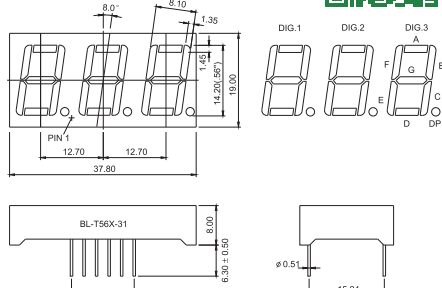

BL-T52H-31

BL-T52X-31 Series

BL-T52C-31

BL-T52D-31

BL-T52X-31 Series

BL-T52I-31

BL-T52J-31

All dimensions are in millimeters (inches)
Tolerance is $\pm 0.25(0.01)$ unless otherwise note

For more, please visit <http://www.betlux.com>

Three Digits Seven Segment LED display

Dimension and Circuit

BL-T52X-32 Series

BL-T52A-32

BL-T52B-32

BL-T56X-31 Series

BL-T56A-31