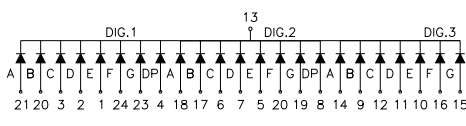

BL-T28D-32

BL-T30X-32 Series

BL-T30A-32

BL-T30B-32

Three Digits Seven Segment LED display

Dimension and Circuit

BL-T36X-31 Series

BL-T36X-31 Series

BL-T36X-31 Series

BL-T36A-31

BL-T36E-31

BL-T36Q-31

BL-T36B-31

BL-T36F-31

BL-T36R-31

BL-T36X-31 Series

BL-T36X-31 Series

BL-T39X-31 Series

BL-T36C-31

BL-T36G-31

BL-T39A-31

BL-T36D-31

BL-T36H-31

BL-T39B-31

All dimensions are in millimeters (inches)
Tolerance is $\pm 0.25(0.01)$ unless otherwise note

For more, please visit <http://www.betlux.com>

Three Digits Seven Segment LED display

Dimension and Circuit

BL-T39X-31 Series