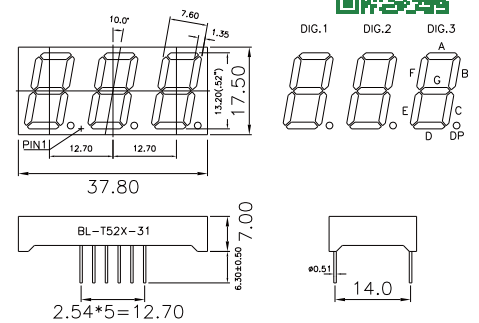

BL-T50X-31 Series

BL-T50E-31

BL-T50F-31

Three Digits Seven Segment LED display

Dimension and Circuit

BL-T50X-31 Series

BL-T50G-31

BL-T50H-31

BL-T52X-31 Series

BL-T52A-31

BL-T52B-31

BL-T52X-31 Series

BL-T52E-31

BL-T52F-31

BL-T52X-31 Series

BL-T52G-31

BL-T52H-31

BL-T52X-31 Series

BL-T52C-31

BL-T52D-31

BL-T52X-31 Series

BL-T52I-31

BL-T52J-31

All dimensions are in millimeters (inches)
Tolerance is $\pm 0.25(0.01)$ unless otherwise note