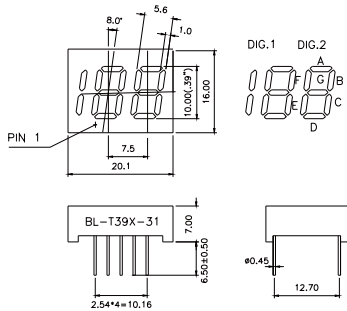

BL-T39X-31 Series