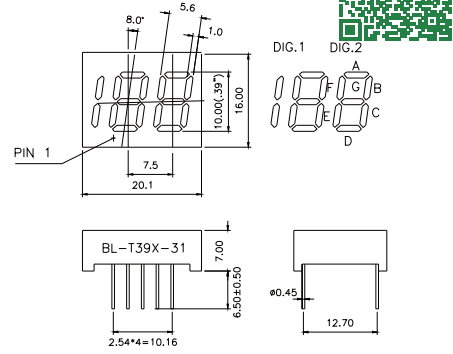

BL-T39X-31 Series