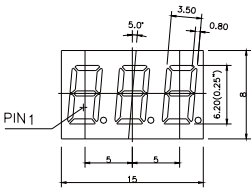

Three Digits Seven Segment LED display

Dimension and Circuit

BL-T25X-31 Series

BL-T25A-31

BL-T25B-31

BL-T28X-32 Series

BL-T28A-32

BL-T28B-32

BL-T30X-31 Series

BL-T30A-31

BL-T30B-31

BL-T28X-31 Series

BL-T28A-31

BL-T28B-31

BL-T28X-32 Series

BL-T28C-32

BL-T28D-32

BL-T30X-32 Series

BL-T30A-32

BL-T30B-32

Three Digits Seven Segment LED display

Dimension and Circuit

BL-T36X-31 Series

BL-T36X-31 Series

All dimensions are in millimeters (inches)
Tolerance is $\pm 0.25(0.01)$ unless otherwise note

For more, please visit <http://www.betlux.com>

Three Digits Seven Segment LED display

Dimension and Circuit

BL-T39X-31 Series