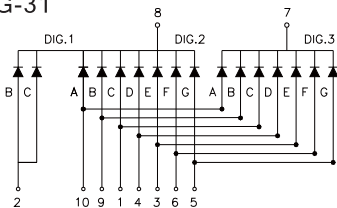

All dimensions are in millimeters (inches)
Tolerance is $\pm 0.25(0.01)$ unless otherwise note

For more, please visit <http://www.betlux.com>

Three Digits Seven Segment LED display

Dimension and Circuit

BL-T39X-31 Series

BL-T39X-31 Series

BL-T39X-32 Series

BL-T39X-31 Series

BL-T39X-32 Series

BL-T39X-32 Series

BL-T39G-31

BL-T39A-32

BL-T39E-32

BL-T39H-31

BL-T39B-32

BL-T39F-32

Three Digits Seven Segment LED display

Dimension and Circuit

BL-T39X-32 Series

BL-T39G-31

BL-T39H-31