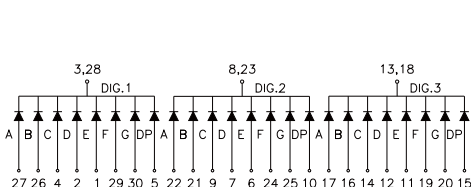

BL-T50X-31 Series

BL-T50E-31

BL-T50F-31

Three Digits Seven Segment LED display

Dimension and Circuit

BL-T50X-31 Series

BL-T50G-31

BL-T50H-31

BL-T52X-31 Series

BL-T52A-31

BL-T52B-31

BL-T52X-31 Series

BL-T52E-31

BL-T52F-31

BL-T52X-31 Series

BL-T52G-31

BL-T52H-31

BL-T52X-31 Series

BL-T52C-31

BL-T52D-31

BL-T52X-31 Series

BL-T52I-31

BL-T52J-31

All dimensions are in millimeters (inches)
Tolerance is $\pm 0.25(0.01)$ unless otherwise note