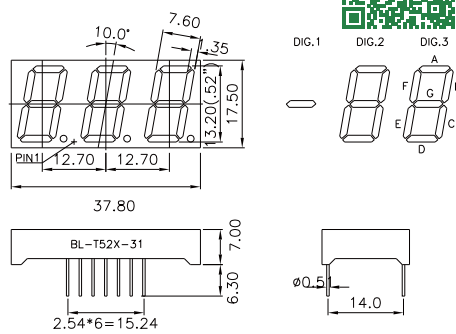

BL-T50X-31 Series

BL-T50E-31

BL-T50F-31

Three Digits Seven Segment LED display

Dimension and Circuit

BL-T50X-31 Series

BL-T50G-31

BL-T50H-31

BL-T52X-31 Series

BL-T52A-31

BL-T52B-31

BL-T52X-31 Series

BL-T52E-31

BL-T52F-31

BL-T52X-31 Series

BL-T52G-31

BL-T52H-31

BL-T52X-31 Series

BL-T52C-31

BL-T52D-31

BL-T52X-31 Series

BL-T52I-31

BL-T52J-31

All dimensions are in millimeters (inches)
Tolerance is $\pm 0.25(0.01)$ unless otherwise note