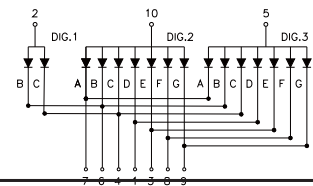

BL-T36X-31 Series

BL-T39X-31 Series

BL-T36C-31

BL-T36G-31

BL-T39A-31

BL-T36D-31

BL-T36H-31

BL-T39B-31

All dimensions are in millimeters (inches)
Tolerance is $\pm 0.25(0.01)$ unless otherwise note

For more, please visit <http://www.betlux.com>

Three Digits Seven Segment LED display

Dimension and Circuit

BL-T39X-31 Series