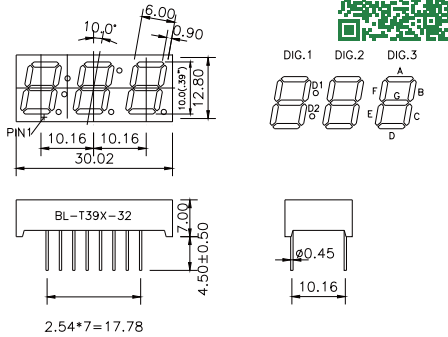

All dimensions are in millimeters (inches)
Tolerance is $\pm 0.25(0.01)$ unless otherwise note

For more, please visit <http://www.betlux.com>

Three Digits Seven Segment LED display

Dimension and Circuit

BL-T39X-31 Series

BL-T39H-31

BL-T39B-32

BL-T39F-32

Three Digits Seven Segment LED display

Dimension and Circuit

BL-T39X-32 Series

BL-T39G-31

BL-T39H-31