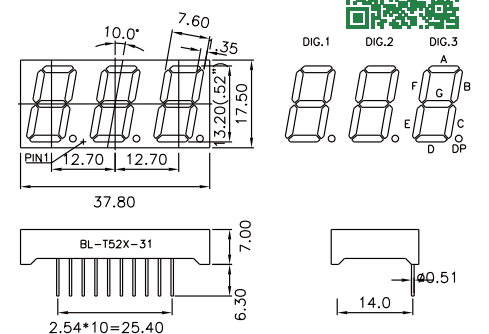

BL-T52H-31

BL-T52X-31 Series

BL-T52C-31

BL-T52D-31

BL-T52X-31 Series

BL-T52I-31

BL-T52J-31

All dimensions are in millimeters (inches)
Tolerance is $\pm 0.25(0.01)$ unless otherwise note

For more, please visit <http://www.betlux.com>

Three Digits Seven Segment LED display

Dimension and Circuit

BL-T52X-32 Series

BL-T52A-32

BL-T52B-32

BL-T56X-31 Series

BL-T56A-31