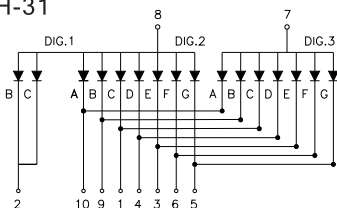

All dimensions are in millimeters (inches)
Tolerance is $\pm 0.25(0.01)$ unless otherwise note

For more, please visit <http://www.betlux.com>

Three Digits Seven Segment LED display

Dimension and Circuit

BL-T39X-31 Series

BL-T39X-31 Series

BL-T39X-32 Series

BL-T39X-31 Series

BL-T39X-32 Series

BL-T39X-32 Series

BL-T39G-31

BL-T39A-32

BL-T39E-32

BL-T39H-31

BL-T39B-32

BL-T39F-32

Three Digits Seven Segment LED display

Dimension and Circuit

BL-T39X-32 Series

BL-T39G-31

BL-T39H-31