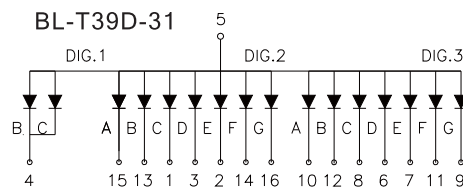

Three Digits Seven Segment LED display

Dimension and Circuit

BL-T25X-31 Series

BL-T25A-31

BL-T25B-31

BL-T28X-32 Series

BL-T28A-32

BL-T28B-32

BL-T36X-31 Series

BL-T39X-31 Series

BL-T36C-31

BL-T36G-31

BL-T39A-31

BL-T36D-31

BL-T36H-31

BL-T39B-31

All dimensions are in millimeters (inches)
Tolerance is $\pm 0.25(0.01)$ unless otherwise note

For more, please visit <http://www.betlux.com>

Three Digits Seven Segment LED display

Dimension and Circuit

BL-T39X-31 Series

BL-T39X-31 Series

BL-T39X-32 Series

BL-T39X-31 Series

BL-T39X-32 Series

BL-T39X-32 Series

BL-T39G-31

BL-T39A-32

BL-T39E-32