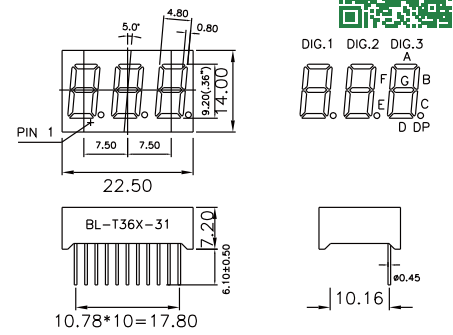

BL-T36X-31 Series