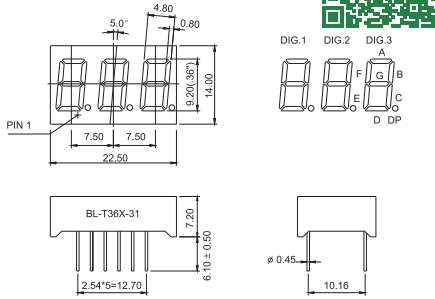

Three Digits Seven Segment LED display

Dimension and Circuit

BL-T25X-31 Series

BL-T25A-31

BL-T25B-31

BL-T28X-32 Series

BL-T28A-32

BL-T28B-32

BL-T30X-31 Series

BL-T30A-31

BL-T30B-31

BL-T28X-31 Series

BL-T28A-31

BL-T28B-31

BL-T28X-32 Series

BL-T28C-32

BL-T28D-32

BL-T30X-32 Series

BL-T30A-32

BL-T30B-32

Three Digits Seven Segment LED display

Dimension and Circuit

BL-T36X-31 Series

BL-T36X-31 Series

All dimensions are in millimeters (inches)
Tolerance is $\pm 0.25(0.01)$ unless otherwise note

For more, please visit <http://www.betlux.com>

Three Digits Seven Segment LED display

Dimension and Circuit

BL-T39X-31 Series