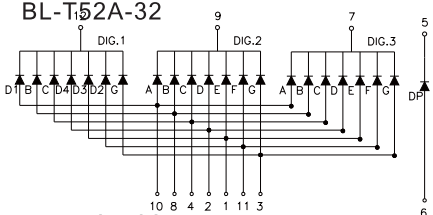

BL-T52H-31

BL-T52X-31 Series

BL-T52C-31

BL-T52D-31

BL-T52X-31 Series

BL-T52I-31

BL-T52J-31

All dimensions are in millimeters (inches)
Tolerance is $\pm 0.25(0.01)$ unless otherwise note

For more, please visit <http://www.betlux.com>

Three Digits Seven Segment LED display

Dimension and Circuit

BL-T52X-32 Series

BL-T52A-32

BL-T52B-32

BL-T56X-31 Series

BL-T56A-31

BL-T56B-31

BL-T56X-31 Series

BL-T56E-31

BL-T56F-31

BL-T56X-31 Series

BL-T56G-31

BL-T56H-31

BL-T56X-31 Series