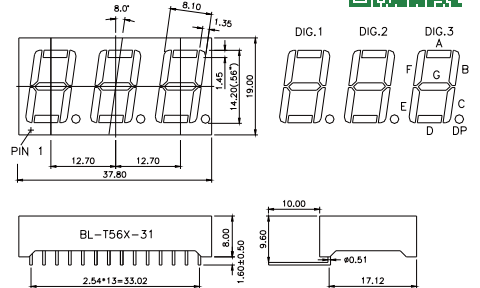

Three Digits Seven Segment LED display

Dimension and Circuit

BL-T52X-32 Series