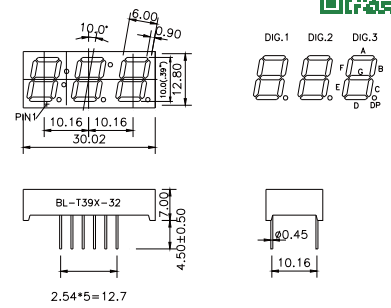

BL-T39X-32 Series