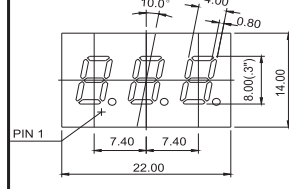

Three Digits Seven Segment LED display

Dimension and Circuit

BL-T25X-31 Series

BL-T25A-31

BL-T25B-31

BL-T28X-32 Series

BL-T28A-32

BL-T28B-32

BL-T30X-31 Series

BL-T30A-31

BL-T30B-31

BL-T28X-31 Series

BL-T28A-31

BL-T28B-31

BL-T28X-32 Series

BL-T28C-32

All dimensions are in millimeters (inches)
Tolerance is $\pm 0.25(0.01)$ unless otherwise note

For more, please visit <http://www.betlux.com>

Three Digits Seven Segment LED display

Dimension and Circuit

BL-T39X-31 Series