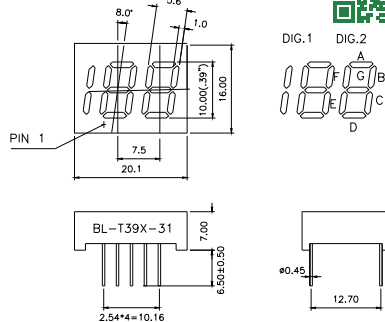

BL-T39X-31 Series