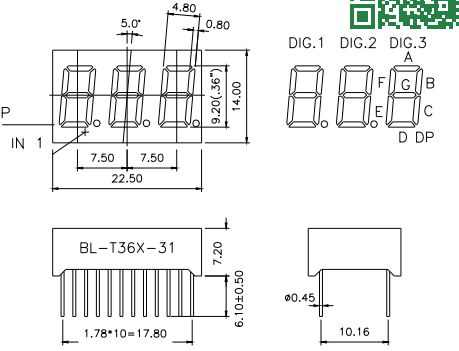

BL-T36X-31 Series