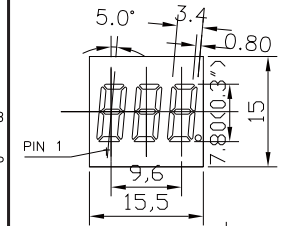

Three Digits Seven Segment LED display

Dimension and Circuit

BL-T25X-31 Series

BL-T25A-31

BL-T25B-31

BL-T28X-32 Series

BL-T28A-32

BL-T28B-32

BL-T30X-31 Series

BL-T30A-31

BL-T30B-31

BL-T28X-31 Series

BL-T28A-31

BL-T28B-31

BL-T28X-32 Series

BL-T28C-32

BL-T28D-32

BL-T30X-32 Series

BL-T30A-32

BL-T30B-32

Three Digits Seven Segment LED display

Dimension and Circuit

BL-T36X-31 Series

BL-T36X-31 Series

All dimensions are in millimeters (inches)
Tolerance is $\pm 0.25(0.01)$ unless otherwise note

For more, please visit <http://www.betlux.com>

Three Digits Seven Segment LED display

Dimension and Circuit

BL-T39X-31 Series