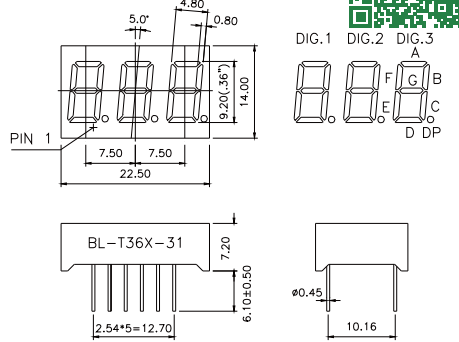

Three Digits Seven Segment LED display

Dimension and Circuit

BL-T25X-31 Series

BL-T25A-31

BL-T25B-31

BL-T28X-32 Series

BL-T28A-32

BL-T28B-32

BL-T28D-32

BL-T30X-32 Series

BL-T30A-32

BL-T30B-32

Three Digits Seven Segment LED display

Dimension and Circuit

BL-T36X-31 Series

BL-T36X-31 Series

All dimensions are in millimeters (inches)
Tolerance is $\pm 0.25(0.01)$ unless otherwise note

For more, please visit <http://www.betlux.com>

Three Digits Seven Segment LED display

Dimension and Circuit

BL-T39X-31 Series