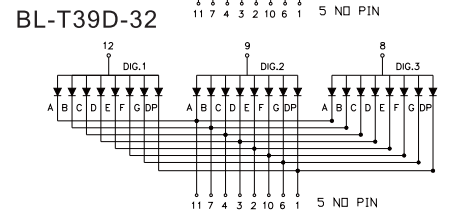

BL-T36X-31 Series

BL-T39X-31 Series

BL-T36C-31

BL-T36G-31

BL-T39A-31

BL-T36D-31

BL-T36H-31

BL-T39B-31

All dimensions are in millimeters (inches)
Tolerance is $\pm 0.25(0.01)$ unless otherwise note

For more, please visit <http://www.betlux.com>

Three Digits Seven Segment LED display

Dimension and Circuit

BL-T39X-31 Series

BL-T39X-31 Series

BL-T39X-32 Series

BL-T39X-31 Series

BL-T39X-32 Series

BL-T39X-32 Series

BL-T39G-31

BL-T39A-32

BL-T39E-32

BL-T39H-31

BL-T39B-32

BL-T39F-32

Three Digits Seven Segment LED display

Dimension and Circuit

BL-T39X-32 Series

BL-T39G-31

BL-T39H-31