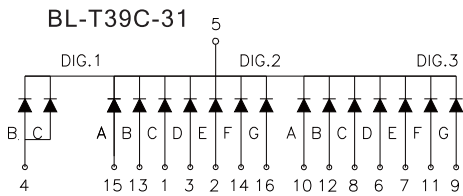

Three Digits Seven Segment LED display

Dimension and Circuit

BL-T25X-31 Series

BL-T25A-31

BL-T25B-31

BL-T28X-32 Series

BL-T28A-32

BL-T28B-32

BL-T36X-31 Series

BL-T39X-31 Series

BL-T36C-31

BL-T36G-31

BL-T39A-31

BL-T36D-31

BL-T36H-31

BL-T39B-31

All dimensions are in millimeters (inches)
Tolerance is $\pm 0.25(0.01)$ unless otherwise note

For more, please visit <http://www.betlux.com>

Three Digits Seven Segment LED display

Dimension and Circuit

BL-T39X-31 Series

BL-T39X-31 Series

BL-T39X-32 Series

BL-T39X-31 Series

BL-T39X-32 Series

BL-T39X-32 Series

BL-T39G-31

BL-T39A-32

BL-T39E-32