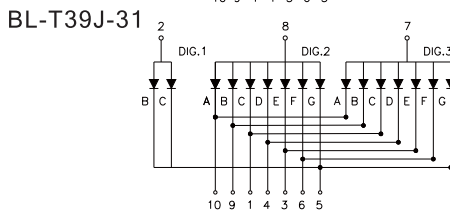

BL-T36X-31 Series

BL-T39X-31 Series

BL-T36C-31

BL-T36G-31

BL-T39A-31

BL-T36D-31

BL-T36H-31

BL-T39B-31

All dimensions are in millimeters (inches)
Tolerance is $\pm 0.25(0.01)$ unless otherwise note

For more, please visit <http://www.betlux.com>

Three Digits Seven Segment LED display

Dimension and Circuit

BL-T39X-31 Series

BL-T39X-31 Series

BL-T39X-32 Series

BL-T39X-31 Series

BL-T39X-32 Series

BL-T39X-32 Series

BL-T39G-31

BL-T39A-32

BL-T39E-32