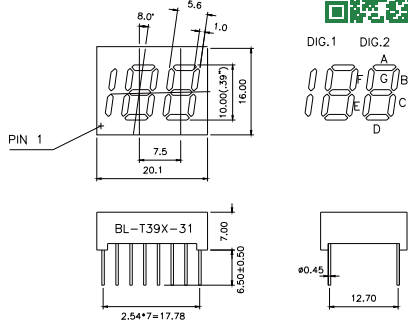

BL-T28D-32

BL-T30X-32 Series

BL-T30A-32

BL-T30B-32

Three Digits Seven Segment LED display

Dimension and Circuit

BL-T36X-31 Series

BL-T36X-31 Series

BL-T36X-31 Series

BL-T39X-31 Series

BL-T36C-31

BL-T36G-31

BL-T39A-31

BL-T36D-31

BL-T36H-31

BL-T39B-31

All dimensions are in millimeters (inches)
Tolerance is $\pm 0.25(0.01)$ unless otherwise note

For more, please visit <http://www.betlux.com>

Three Digits Seven Segment LED display

Dimension and Circuit

BL-T39X-31 Series