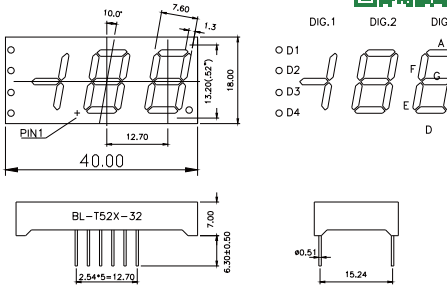

BL-T52H-31

BL-T52X-31 Series

BL-T52C-31

BL-T52D-31

BL-T52X-31 Series

BL-T52I-31

BL-T52J-31

All dimensions are in millimeters (inches)
Tolerance is $\pm 0.25(0.01)$ unless otherwise note

For more, please visit <http://www.betlux.com>

Three Digits Seven Segment LED display

Dimension and Circuit

BL-T52X-32 Series

BL-T52A-32

BL-T52B-32

BL-T56X-31 Series

BL-T56A-31