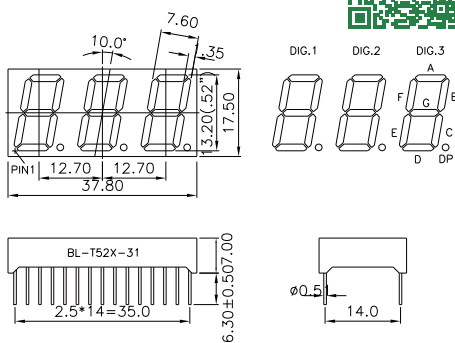

BL-T50X-31 Series

BL-T50E-31

BL-T50F-31

Three Digits Seven Segment LED display

Dimension and Circuit

BL-T50X-31 Series

BL-T50G-31

BL-T50H-31

BL-T52X-31 Series

BL-T52A-31

BL-T52B-31

BL-T52X-31 Series

BL-T52E-31

BL-T52F-31

BL-T52X-31 Series

BL-T52G-31

BL-T52H-31

BL-T52X-31 Series

BL-T52C-31

BL-T52D-31

BL-T52X-31 Series

BL-T52I-31

BL-T52J-31

All dimensions are in millimeters (inches)
Tolerance is $\pm 0.25(0.01)$ unless otherwise note