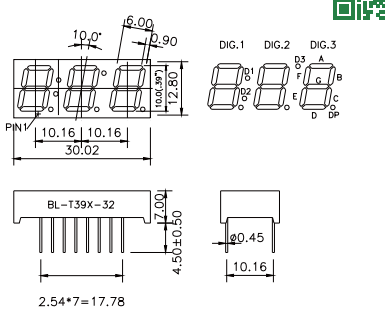

All dimensions are in millimeters (inches)
Tolerance is $\pm 0.25(0.01)$ unless otherwise note

For more, please visit <http://www.betlux.com>

Three Digits Seven Segment LED display

Dimension and Circuit

BL-T39X-31 Series

BL-T39X-31 Series

BL-T39X-32 Series

BL-T39X-31 Series

BL-T39X-32 Series

BL-T39X-32 Series

BL-T39G-31

BL-T39A-32

BL-T39E-32

BL-T39H-31

BL-T39B-32

BL-T39F-32

Three Digits Seven Segment LED display

Dimension and Circuit

BL-T39X-32 Series

BL-T39G-31

BL-T39H-31